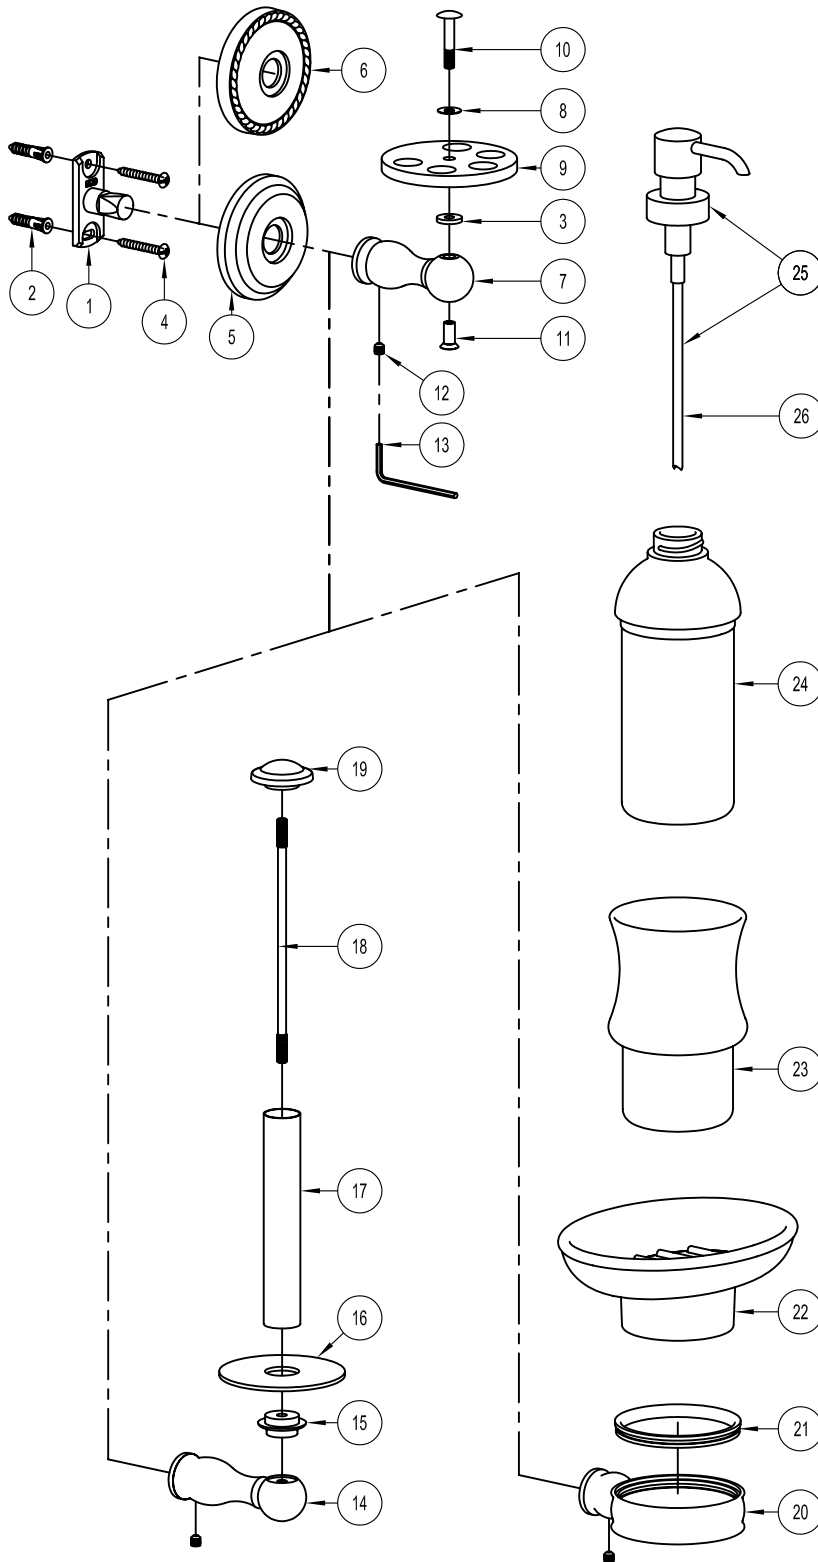

ASSEMBLED CONFIGURATION

SPARE TOILET TISSUE HOLDER
 TUMBLER
 SOAP LOTION DISPENSER
 TRADITIONAL SOAP DISH
 TOOTHBRUSH HOLDER

CANTERBURY PART NO.

1507
 1513
 1514
 1515
 1538

CHELSEA PART NO.

1107
 1113
 1114
 1115
 1138

CANTERBURY-CHELSEA SINGLE POST GLASS ACCESSORIES

PARTS LIST

ITEM	PART NAME	PART NO.
1	MOUNTING BRACKET	11XXD
2	PLASTIC WALL ANCHOR	CA
3	CLEAR SPACER	34CS
4	NO 8 X 1-1/4" TAP SCREW	8-1.2CPZ
5	CHELSEA ROSETTE	1100C
6	CANTERBURY ROSETTE	1500C *
7	GLASS SHELF POST	1134P *
8	CLEAR WASHER	34CW
9	TOOTHBRUSH HOLDER GLASS	1738B
10	FINISHING SCREW	34S *
11	FINISHING NUT	34N *
12	M5 X 5 SET SCREW	SM5-5S
13	2-1/2 MM HEX KEY	M2.5HK
14	SPARE TISSUE POST	1107P *
15	PEDESTAL	1107PE *
16	SPARE TISSUE PLATE	1107PL *
17	SPARE TISSUE TUBE	1107T *
18	M5 X 130 THREADED ROD	0906R
19	TISSUE HOLDER FINIAL	0906F *
20	SOAPDISH HOLDER	1115P *
21	SOAPDISH HOLDER BUSHING	XX12BG
22	SOAPDISH, CLEAR SOAPDISH, FROSTED	1100SCL 1100SFW
23	TUMBLER	1100TCL
24	LOTION BOTTLE	XX14DSP-FW
25	LOTION PUMP ASSEMBLY	XX14-PMP *
26	DRAW TUBE ONLY	XX14-PMP-T

* REQUIRES FINISH CODE

CHELSEA FINISHES:

- 3 POLISHED BRASS
- 10B OIL-RUBBED BRONZE
- 14 POLISHED NICKEL
- 15 SATIN NICKEL
- 15A ANTIQUE NICKEL
- 26 POLISHED CHROME

CANTERBURY FINISHES:

- 3 POLISHED BRASS
- 15 SATIN NICKEL
- 15A ANTIQUE NICKEL
- 26 POLISHED CHROME