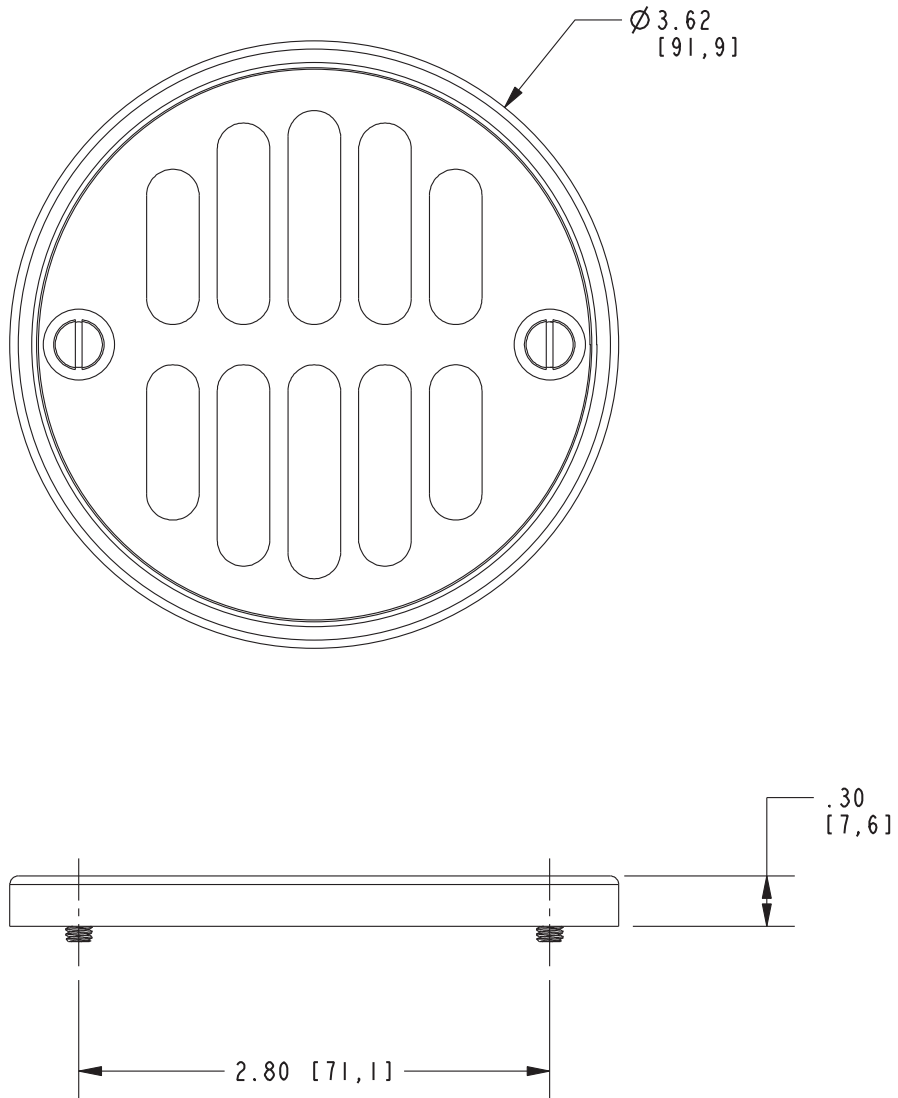

Features

- Solid brass construction
- Includes grill, trim crown and screws
- Screw holes 2-7/8" center to center
- Complements various product series

Tub & Shower Drain Trim Set

230

Codes / Standards Compliance

Specified Model

| Model | Description | Colors Finishes |
|-------|-----------------------------|--|
| 230 | Tub & Shower Drain Trim Set | <input type="checkbox"/> 10B <input type="checkbox"/> 15 <input type="checkbox"/> 15S <input type="checkbox"/> 26 <input type="checkbox"/> Other |

Product Specification Add "Color / Finish" suffix to Model number, below.

The Shower Drain Trim Set shall be made of solid brass construction. Product shall feature 2-7/8" center to center screw holes and include grill, trim crown and screws. The Shower Drain Trim Set shall be Newport Brass Model 230__/____.

230

Product Dimensions are provided for reference only. For specific product installation guidelines, please reference the Installation Instructions of the product being installed.

Brasstech Tub & Shower Drain Trim Set 230