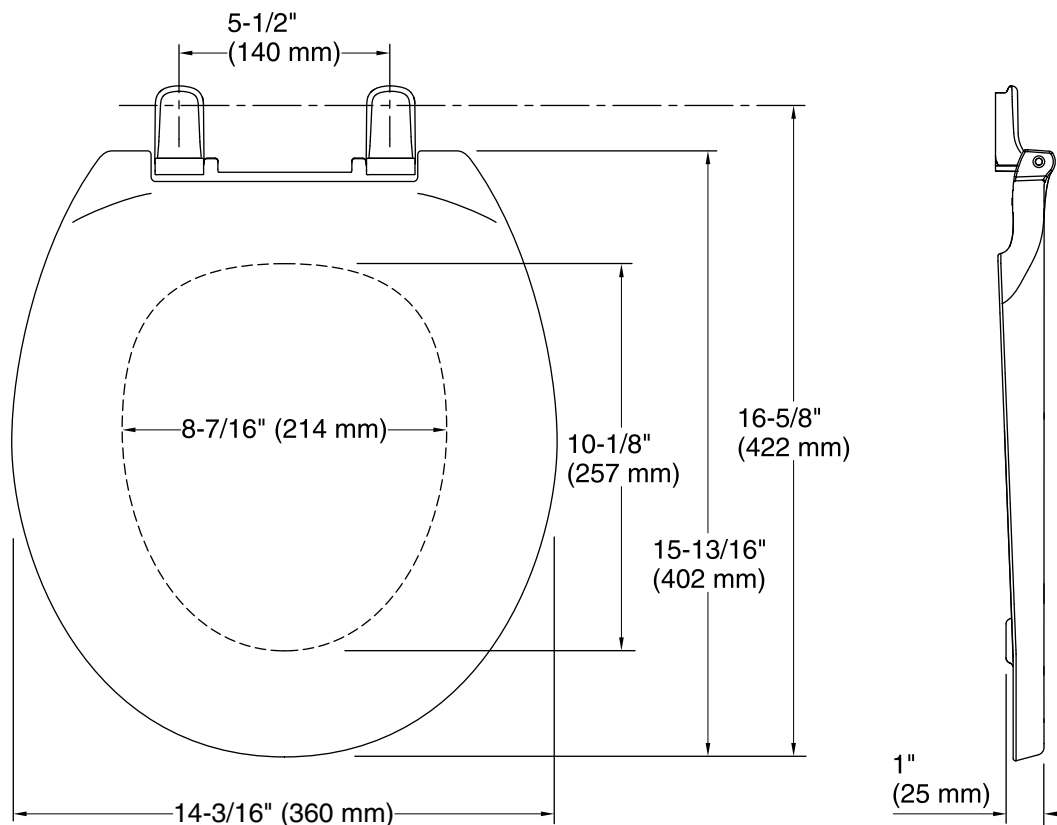

THE BOLD LOOK
OF **KOHLER**®

Technical Information

All product dimensions are nominal.

Seat shape type: Round-front

Seat front type: Closed-front

Seat-mounting holes: 5-1/2" (140 mm)

Notes

Install this product according to the installation guide.