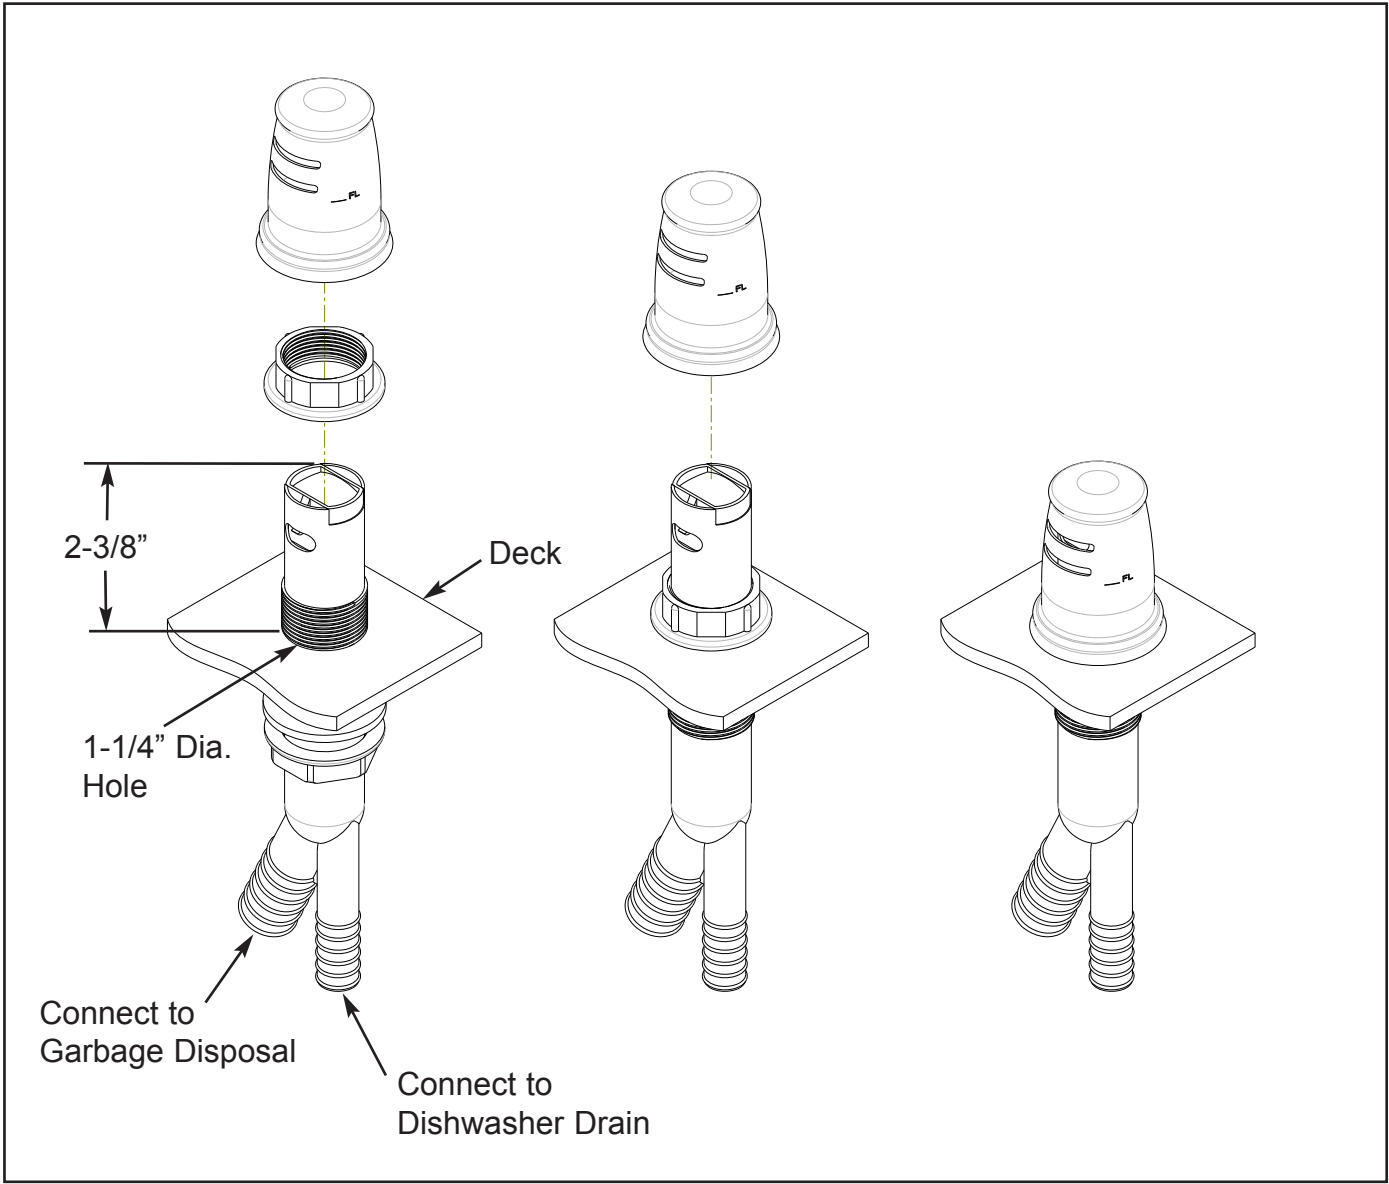

INSTALLATION INSTRUCTIONS AIR GAP KIT

NEWPORT BRASS®

Flawless Beauty. From Faucet to Finish.™

Model No's:

2470-5711, 2500-5711, 1200-5711, 100

2001 CARNEGIE AVE, SANTA ANA CA 92705

(949) 417-5207

WWW.NEWPORTBRASS.COM