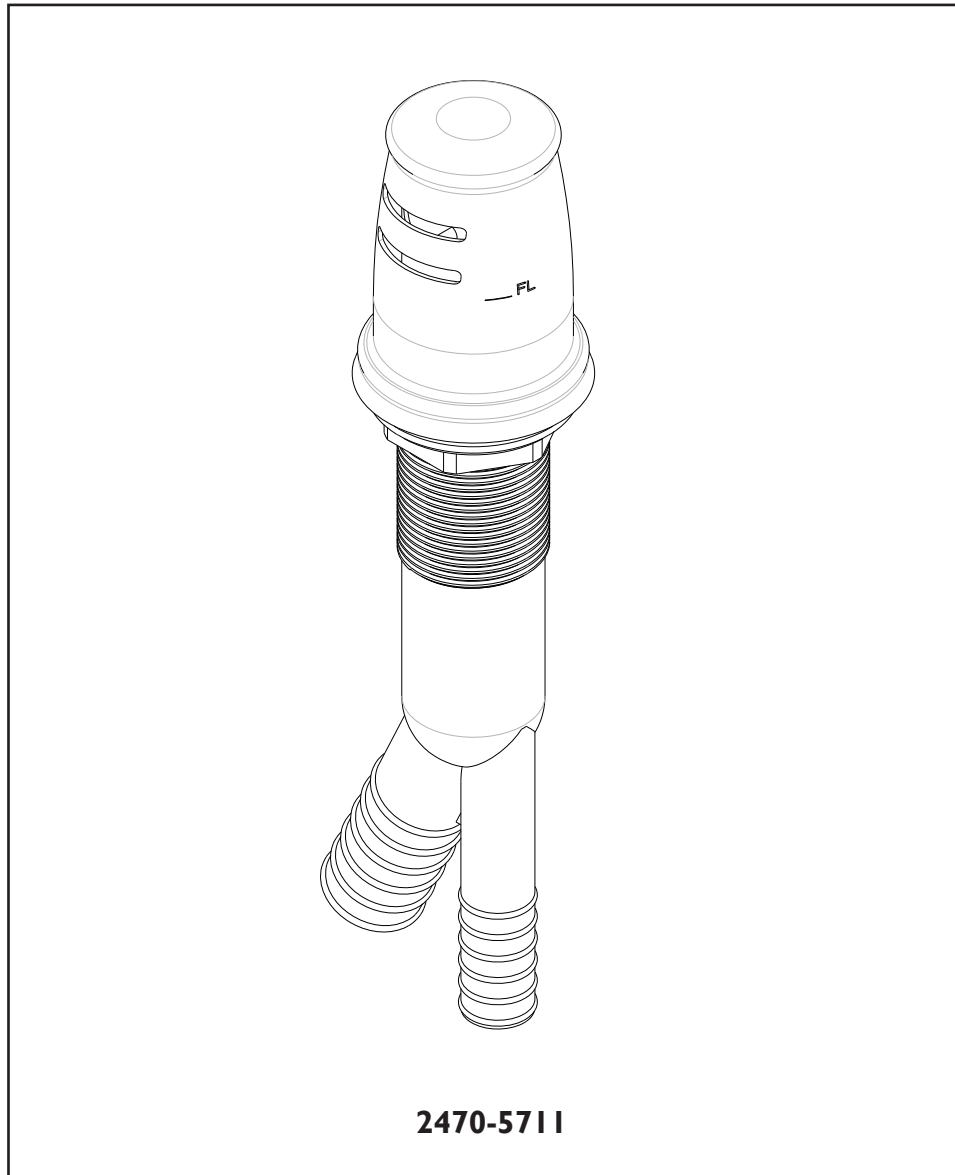

INSTALLATION INSTRUCTIONS AIR GAP KIT

NEWPORT BRASS®

Flawless Beauty. From Faucet to Finish.™

Model No's:

2470-5711, 2500-5711, 1200-5711, 100

2001 CARNEGIE AVE, SANTA ANA CA 92705

(949) 417-5207

WWW.NEWPORTBRASS.COM