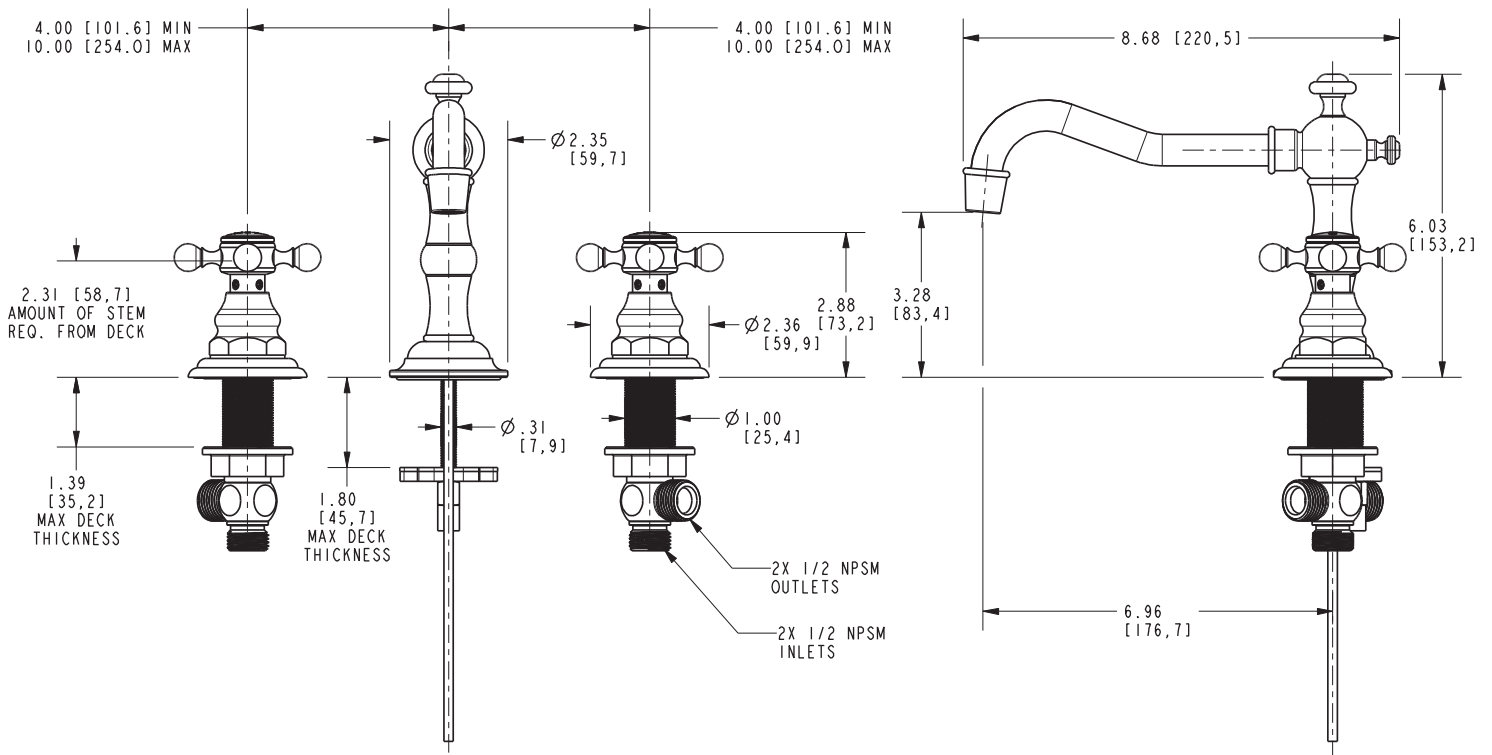

CHESTERFIELD

Widespread Lavatory Faucet 930

Features

- Solid brass construction
- Brass valve bodies
- Quarter-turn washerless ceramic disc valve cartridges
- Spout assembly with integral supply hoses
- Pop-up drain with tailpiece
- 3.28" (8.3 cm) spout height at outlet
- 6.96" (17.7 cm) spout reach (c-c)
- For 8" (20.3 cm) centers - Maximum 20" (50.8 cm)
- ADA Compliant
- 1.2 GPM (4.5 LPM) Max

Model	Description	Colors Finishes
930	Widespread Lavatory Faucet	<input type="checkbox"/> 10B <input type="checkbox"/> 15 <input type="checkbox"/> 15S <input type="checkbox"/> 26 <input type="checkbox"/> Other

Product Specification Add "Color / Finish" suffix to Model number, below.

The two-handle Widespread Lavatory Faucet shall be made of solid brass construction. Faucet shall incorporate a spout assembly with integral supply hoses and feature brass valve bodies with quarter-turn washerless ceramic disc valve cartridges. Faucet shall have a 1.2 gallon (4.5 liter) per minute maximum flow rate. Product shall be for 8" (20.3 cm) centers - Maximum 20" (50.8 cm). Product shall incorporate a 3.28" (8.3 cm) spout height at outlet and a 6.96" (17.7 cm) spout reach (c-c). Faucet shall include a pop-up drain with tailpiece and incorporate ADA compliant traditional cross handles. Widespread Lavatory Faucet shall be Newport Brass Model 930/____.

930

PRODUCT DIMENSIONS *(Units are in inches)*

Product Dimensions are provided for reference only. For specific product installation guidelines, please reference the Installation Instructions of the product being installed.