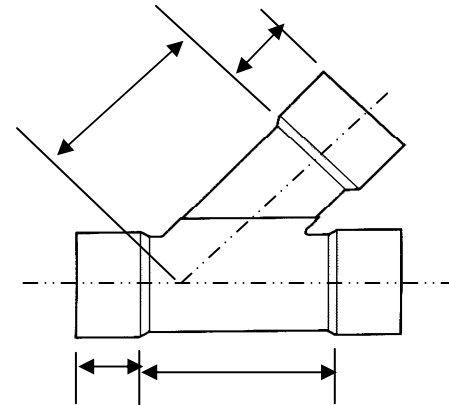

**DISCLAIMER - PLEASE READ**

- 1) All dimensions approximate, subject to change without notice  
--Angle tolerance is +/- 2 degrees  
--All other dimensions to +/- 1"
- 2) This drawing only applicable if a copy is referenced at time of order.  
--Without a copy of drawing, fitting construction may differ from that shown.
- 3) Subject to Specified Fittings Standard Terms and Conditions.

Description:	Wye
Material:	SDR26 Heavy Wall Sewer
Size:	See Chart
Configuration:	Solvent Weld x Solvent Weld x Solvent Weld

**SOLVENT WELD HEAVY WALL SEWER WYES**

SIZE	4	6X4	6	8X4	8X6	8	10X4	10X6	10X8	10	12X4	12X6
A	2.25	3.25	3.25	4.25	4.25	4.25	5.25	5.25	5.25	5.25	6.25	6.25
B	8.75	9.5	13.5	9.25	12.75	17.5	10.5	14.25	17.75	20.75	10.75	13.75
C	2.25	2.25	3.25	2.25	3.25	4.25	2.25	3.25	4.25	5.25	2.25	3.25
D	6.75	8.25	9.5	9.75	11	12.25	11.25	12.5	13.75	15.25	12.5	14

SIZE	12X8	12X10	12	15X4	15X6	15X8	15X10	15X12	15	18X4	18X6	18X8
A	6.25	6.25	6.25	7.75	7.75	7.75	7.75	7.75	7.75	9.5	9.5	9.5
B	16.75	19.75	23.75	11	13.75	16.75	20.25	23.5	28	10	14	17.5
C	4.25	5.25	6.25	2.25	3.25	4.25	5.25	6.25	7.75	2.25	3.25	4.25
D	15.25	16.5	18	14.5	16	17.25	18.5	20	21.5	17	18.25	19.75

SIZE	18X10	18X12	18X15	18	21X4	21X6	21X8	21X10	21X12	21X15	21X18	21
A	9.5	9.5	9.5	9.5	11	11	11	11	11	11	11	11
B	20.5	23.75	28	33.25	10	14	17.5	20.5	23.75	28.25	34.75	39.5
C	5.25	6.25	7.75	9.5	2.25	3.25	4.25	5.25	6.25	7.75	9.5	11
D	21	22.25	23.7	26	19.25	20.75	22	23.25	24.75	26.25	28.25	30.5