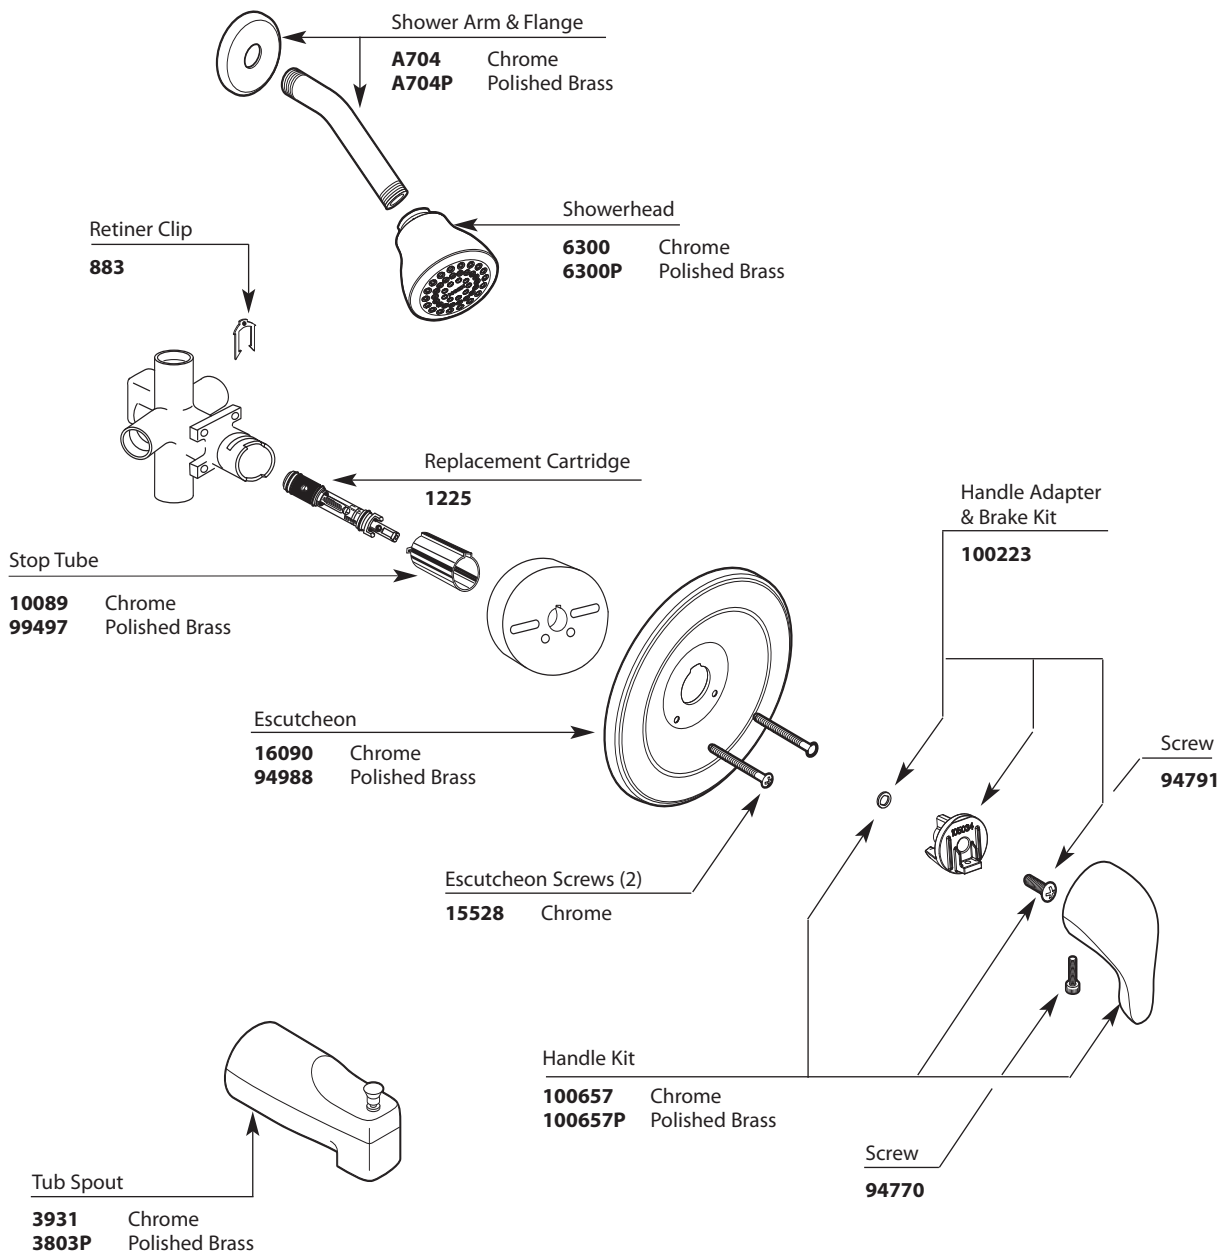

Buy it for looks. Buy it for life.®

Illustrated Parts

There is more than 1 version of this model. Page down to identify the version you have.

■ Order by Part Number

CHATEAU® Single-Handle Tub/Shower			
<u>Valve Trim</u>	<u>Shower Only</u>	<u>Tub/Shower</u>	<u>Discontinued</u>
MODEL	MODEL	MODEL	MODEL
TL470 Chrome	TL473 Chrome	TL471 Chrome	TL470P
			TL471CP
			L2720
			L2719
			L2605
			L2739 Series
			L2625 Series
			L2675
			TL471P
			L2789
			TL471W
			L82519

Buy it for looks. Buy it for life.®

Illustrated Parts

■ Order by Part Number

CHATEAU® Single-Handle Tub/Shower			
<u>Valve Trim</u>	<u>Shower Only</u>	<u>Tub/Shower</u>	<u>Discontinued</u>
MODEL	MODEL	MODEL	MODEL MODEL
TL470 Chrome	TL473 Chrome	TL471 Chrome	TL470P TL471CP
			L2720 L2719
			L2605 L2739 Series
			L2625 Series L2675
			TL471P L2789
			TL471W L82519