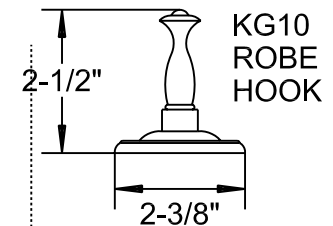

# KG Wall ACCESSORIES SPECIFICATIONS

PAGE 1 OF 2

KGB25  
WALL MOUNTED SOAP DISH

KG30  
WALL MOUNTED GLASS

KG40  
TOWEL  
RING

TOWEL BARS

KG65: 20-3/8", KG70: 26 3/8" & KG75: 32-3/8"

*Phyltrich*

# KG Wall ACCESSORIES SPECIFICATIONS

PAGE 2 OF 2

**KG475  
RECESSED PAPER HOLDER**

**KG465  
RECESSED SOAP & GRAB**

**NOTE: CUT OUT SIZE FOR THE KG465 & KG475 IS 5 1/16" X 5 1/16"**

*Phylrich*