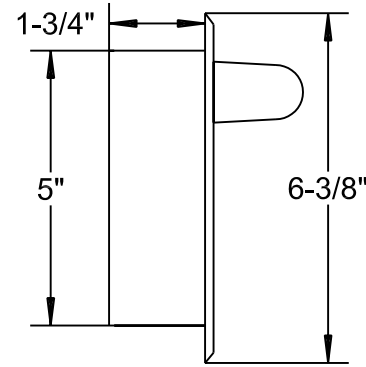

# KG Wall ACCESSORIES SPECIFICATIONS

PAGE 1 OF 2

KGB25  
WALL MOUNTED SOAP DISH

KG30  
WALL MOUNTED GLASS

KG40  
TOWEL  
RING

TOWEL BARS

KG65: 20-3/8", KG70: 26 3/8" & KG75: 32-3/8"

*Phyltrich*

# KG Wall ACCESSORIES SPECIFICATIONS

PAGE 2 OF 2

**KG475  
RECESSED PAPER HOLDER**

**KG465  
RECESSED SOAP & GRAB**

**NOTE: CUT OUT SIZE FOR THE KG465 & KG475 IS 5 1/16" X 5 1/16"**

*Phylrich*