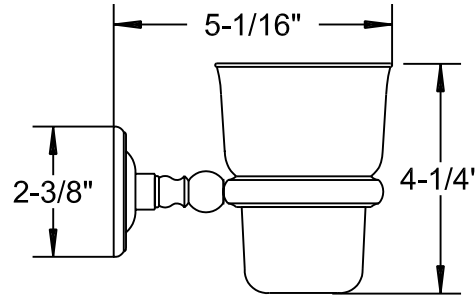

# KG Wall ACCESSORIES SPECIFICATIONS

PAGE 1 OF 2

KGB25  
WALL MOUNTED SOAP DISH

KG30  
WALL MOUNTED GLASS

KG40  
TOWEL  
RING

TOWEL BARS

KG65: 20-3/8", KG70: 26 3/8" & KG75: 32-3/8"

*Phyltrich*

# KG Wall ACCESSORIES SPECIFICATIONS

PAGE 2 OF 2

**KG475  
RECESSED PAPER HOLDER**

**KG465  
RECESSED SOAP & GRAB**

**NOTE: CUT OUT SIZE FOR THE KG465 & KG475 IS 5 1/16" X 5 1/16"**

*Phylrich*