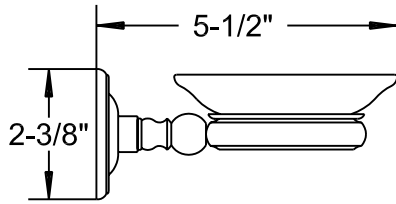

# KG Wall ACCESSORIES SPECIFICATIONS

PAGE 1 OF 2

KGB25  
WALL MOUNTED SOAP DISH

KG30  
WALL MOUNTED GLASS

KG40  
TOWEL  
RING

TOWEL BARS

KG65: 20-3/8", KG70: 26 3/8" & KG75: 32-3/8"

*Phyltrich*

# KG Wall ACCESSORIES SPECIFICATIONS

PAGE 2 OF 2

**KG475  
RECESSED PAPER HOLDER**

**KG465  
RECESSED SOAP & GRAB**

**NOTE: CUT OUT SIZE FOR THE KG465 & KG475 IS 5 1/16" X 5 1/16"**

*Phylrich*