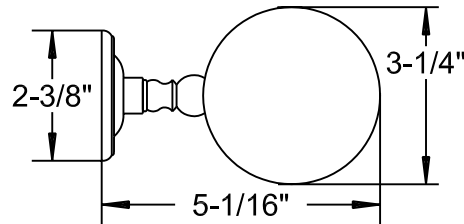

# KG Wall ACCESSORIES SPECIFICATIONS

PAGE 1 OF 2

KGB25  
WALL MOUNTED SOAP DISH

KG30  
WALL MOUNTED GLASS

KG40  
TOWEL  
RING

TOWEL BARS

KG65: 20-3/8", KG70: 26 3/8" & KG75: 32-3/8"

*Phyltrich*

# KG Wall ACCESSORIES SPECIFICATIONS

PAGE 2 OF 2

**KG475  
RECESSED PAPER HOLDER**

**KG465  
RECESSED SOAP & GRAB**

**NOTE: CUT OUT SIZE FOR THE KG465 & KG475 IS 5 1/16" X 5 1/16"**

*Phylrich*