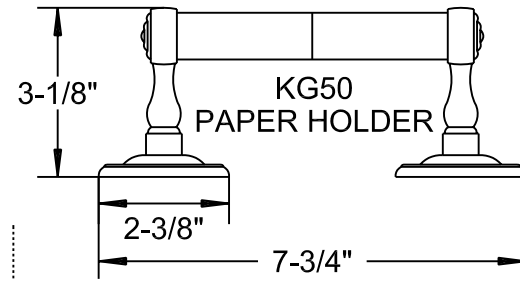

# KG Wall ACCESSORIES SPECIFICATIONS

PAGE 1 OF 2

KGB25  
WALL MOUNTED SOAP DISH

KG30  
WALL MOUNTED GLASS

KG40  
TOWEL  
RING

TOWEL BARS

KG65: 20-3/8", KG70: 26 3/8" & KG75: 32-3/8"

*Phyltrich*

# KG Wall ACCESSORIES SPECIFICATIONS

PAGE 2 OF 2

**KG475  
RECESSED PAPER HOLDER**

**KG465  
RECESSED SOAP & GRAB**

**NOTE: CUT OUT SIZE FOR THE KG465 & KG475 IS 5 1/16" X 5 1/16"**

*Phylrich*