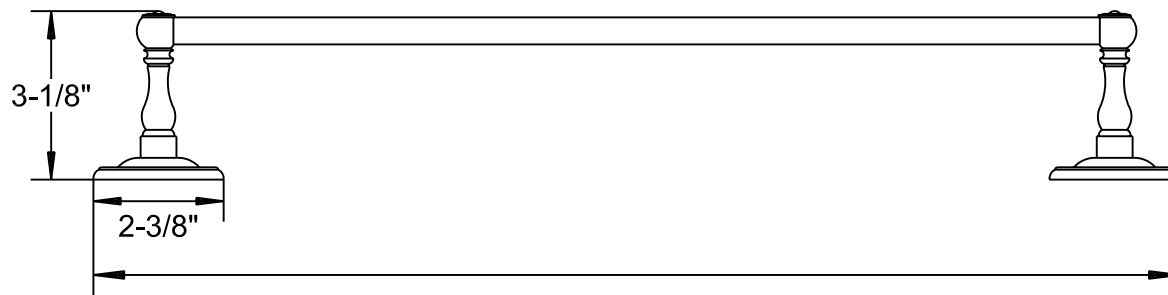

# KG Wall ACCESSORIES SPECIFICATIONS

PAGE 1 OF 2

KGB25  
WALL MOUNTED SOAP DISH

KG30  
WALL MOUNTED GLASS

KG40  
TOWEL  
RING

TOWEL BARS

KG65: 20-3/8", KG70: 26 3/8" & KG75: 32-3/8"

*Phyltrich*

# KG Wall ACCESSORIES SPECIFICATIONS

PAGE 2 OF 2

**KG475  
RECESSED PAPER HOLDER**

**KG465  
RECESSED SOAP & GRAB**

**NOTE: CUT OUT SIZE FOR THE KG465 & KG475 IS 5 1/16" X 5 1/16"**

*Phylrich*