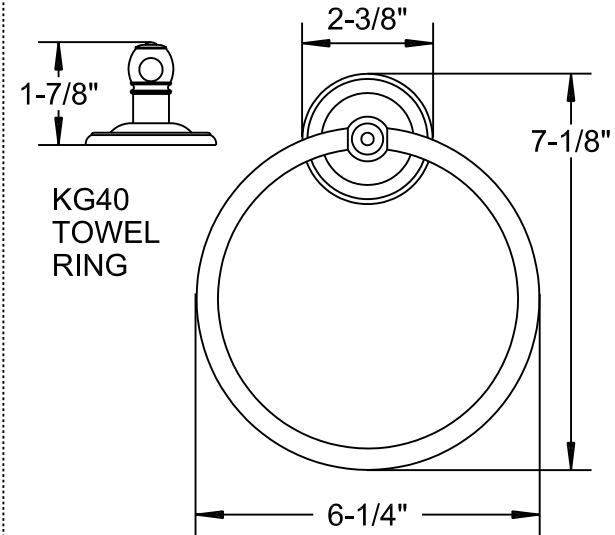

# KG Wall ACCESSORIES SPECIFICATIONS

PAGE 1 OF 2

KGB25  
WALL MOUNTED SOAP DISH

KG30  
WALL MOUNTED GLASS

KG40  
TOWEL  
RING

TOWEL BARS

KG65: 20-3/8", KG70: 26 3/8" & KG75: 32-3/8"

*Phyltrich*

# KG Wall ACCESSORIES SPECIFICATIONS

PAGE 2 OF 2

**KG475  
RECESSED PAPER HOLDER**

**KG465  
RECESSED SOAP & GRAB**

**NOTE: CUT OUT SIZE FOR THE KG465 & KG475 IS 5 1/16" X 5 1/16"**

*Phylrich*