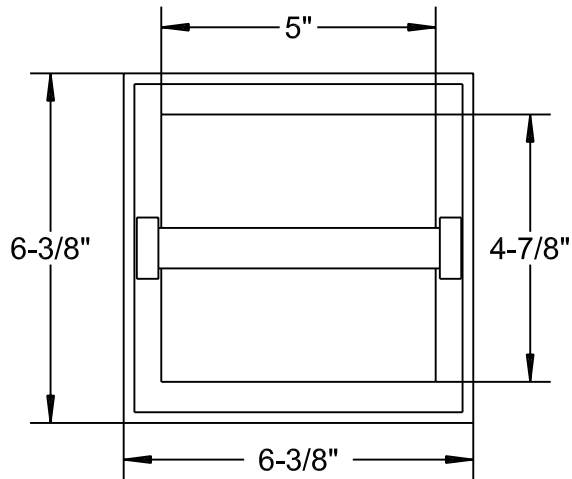

# KG Wall ACCESSORIES SPECIFICATIONS

PAGE 1 OF 2

KGB25  
WALL MOUNTED SOAP DISH

KG30  
WALL MOUNTED GLASS

KG40  
TOWEL  
RING

TOWEL BARS

KG65: 20-3/8", KG70: 26 3/8" & KG75: 32-3/8"

*Phyltrich*

# KG Wall ACCESSORIES SPECIFICATIONS

PAGE 2 OF 2

**KG475  
RECESSED PAPER HOLDER**

**KG465  
RECESSED SOAP & GRAB**

**NOTE: CUT OUT SIZE FOR THE KG465 & KG475 IS 5 1/16" X 5 1/16"**

*Phylrich*