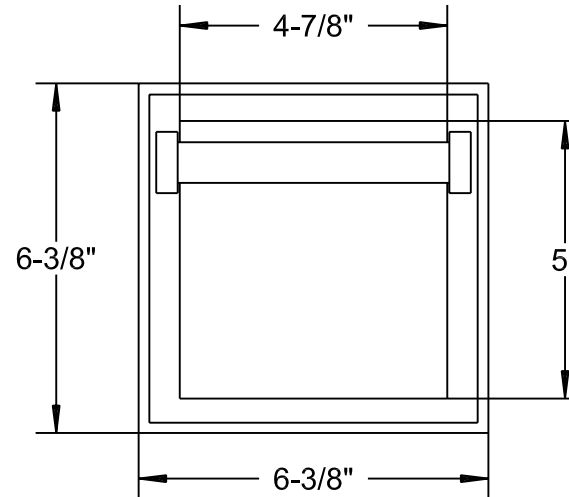

# KG Wall ACCESSORIES SPECIFICATIONS

PAGE 1 OF 2

KGB25  
WALL MOUNTED SOAP DISH

KG30  
WALL MOUNTED GLASS

KG40  
TOWEL  
RING

TOWEL BARS

KG65: 20-3/8", KG70: 26 3/8" & KG75: 32-3/8"

*Phyltrich*

# KG Wall ACCESSORIES SPECIFICATIONS

PAGE 2 OF 2

**KG475  
RECESSED PAPER HOLDER**

**KG465  
RECESSED SOAP & GRAB**

**NOTE: CUT OUT SIZE FOR THE KG465 & KG475 IS 5 1/16" X 5 1/16"**

*Phylrich*