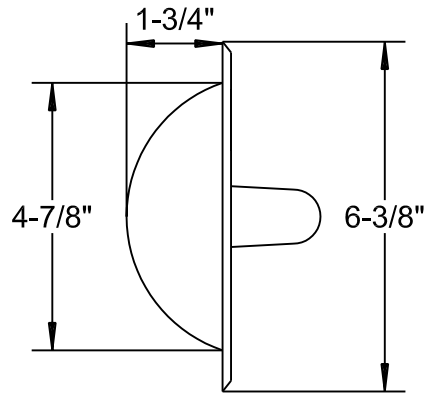

# KG Wall ACCESSORIES SPECIFICATIONS

PAGE 1 OF 2

KGB25  
WALL MOUNTED SOAP DISH

KG30  
WALL MOUNTED GLASS

KG40  
TOWEL  
RING

TOWEL BARS

KG65: 20-3/8", KG70: 26 3/8" & KG75: 32-3/8"

*Phyltrich*

# KG Wall ACCESSORIES SPECIFICATIONS

PAGE 2 OF 2

**KG475  
RECESSED PAPER HOLDER**

**KG465  
RECESSED SOAP & GRAB**

**NOTE: CUT OUT SIZE FOR THE KG465 & KG475 IS 5 1/16" X 5 1/16"**

*Phylrich*