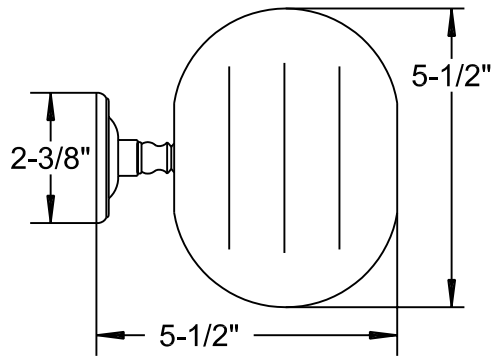

# KG Wall ACCESSORIES SPECIFICATIONS

PAGE 1 OF 2

KGB25  
WALL MOUNTED SOAP DISH

KG30  
WALL MOUNTED GLASS

KG40  
TOWEL  
RING

TOWEL BARS

KG65: 20-3/8", KG70: 26 3/8" & KG75: 32-3/8"

*Phyltrich*

# KG Wall ACCESSORIES SPECIFICATIONS

PAGE 2 OF 2

**KG475  
RECESSED PAPER HOLDER**

**KG465  
RECESSED SOAP & GRAB**

**NOTE: CUT OUT SIZE FOR THE KG465 & KG475 IS 5 1/16" X 5 1/16"**

*Phylrich*