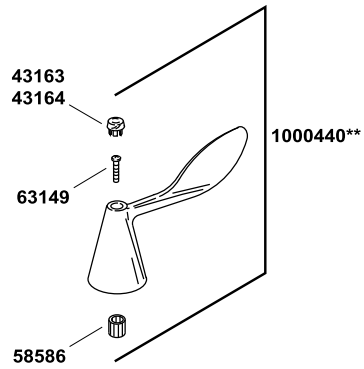

Kinlock™

Double lever handle service sink faucet with top-mounted wall brace
K-8907-CP

Kinlock™

Double lever handle service sink faucet with top-mounted wall brace
K-8907-CP