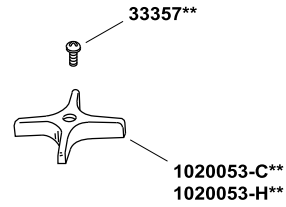

Kinlock™

Double lever handle service sink faucet with top-mounted wall brace
K-8907-CP

Kinlock™

Double lever handle service sink faucet with top-mounted wall brace
K-8907-CP