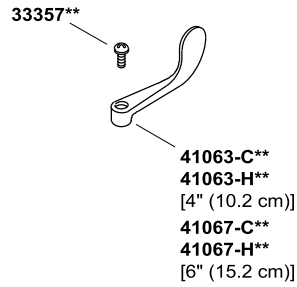

Kinlock™

Double lever handle service sink faucet with top-mounted wall brace
K-8907-CP

Kinlock™

Double lever handle service sink faucet with top-mounted wall brace
K-8907-CP