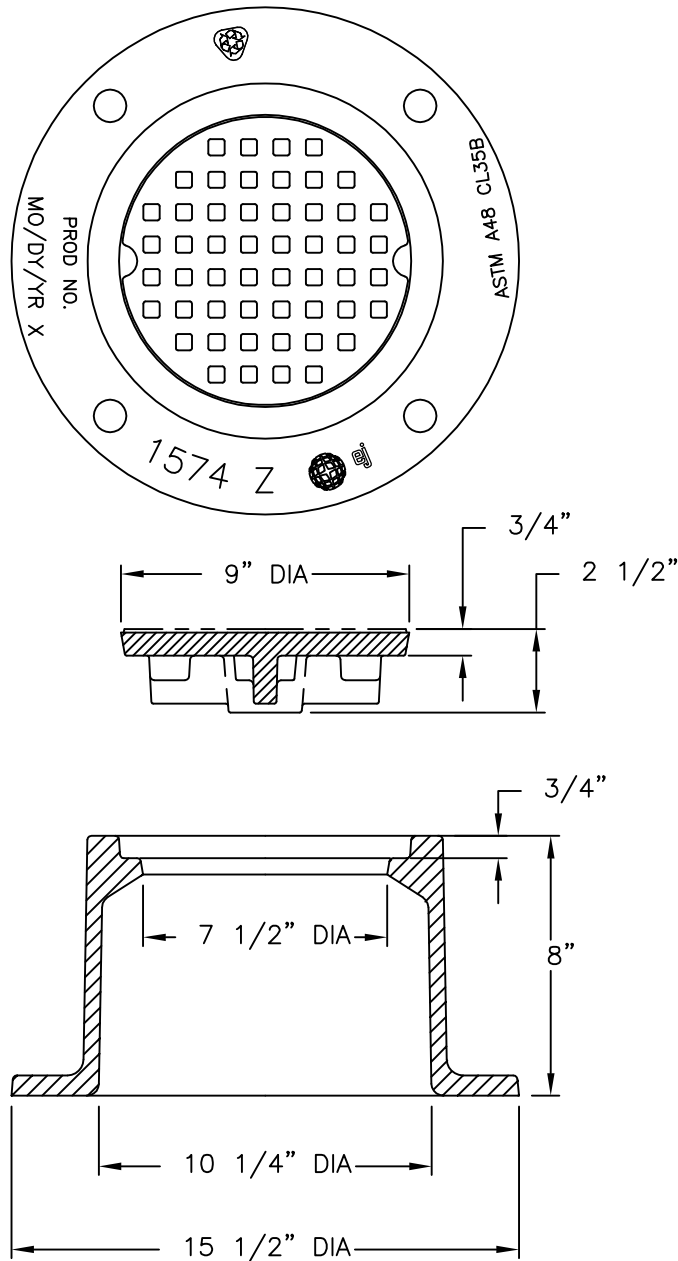

1574Z/A Set

Product Number

00157421C01

Design Features

- Materials
 - Cleanout/Monument Box Frame
 - Gray Iron (CL35B)
 - Cleanout/Monument Box Cover
 - Gray Iron (CL35B)

- Load Rating
 - Heavy Duty
- Open Area
 - n/a
- Coating
 - Dipped
- ✓ Designates Machined Surface

Certification

- ASTM A48
-
-
- Country of Origin: USA

Major Components

00157410
00157421

Drawing Revision

05/26/2011 Designer: DEW
11/04/2019 Revised By: MAH

Disclaimer

Weights (lbs./kg) dimensions (inches/mm) and drawings provided for your guidance. We reserve the right to modify specifications without prior notice.