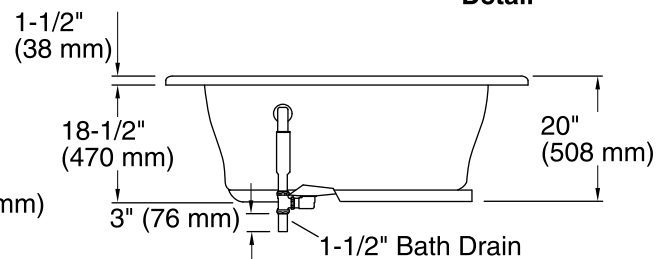

Features

- Corner layout minimizes footprint without compromising bathing area.
- Center drain.

Material

- Acrylic

Installation

- Drop-in

Recommended Accessories

- K- 1491 Bath/Whirlpool Pillow
- K- 1601 Bath/Whirlpool Footstop
- K- 7213 27" Cable Bath Drain
- K- 7214 27" Cable Bath Drain
- K- 11677 Bath Drain

| Color | Code | Description |
|--|------|-------------|
|  | 0 | White |
|  | 96 | Biscuit |
|  | 47 | Almond |

No change in measurements if connected with drain illustrated. (K-11677)

Drop-in Cut-out Detail

Drop-in Rim Detail

Technical Information

All product dimensions are nominal.

| | |
|---------------------|---|
| Installation: | Drop-in, Corner |
| Drain location: | Center |
| Basin area, bottom: | 44" x 36" (1118 mm x 914 mm) |
| Basin area, top: | 56" x 43" (1422 mm x 1092 mm) |
| Weight: | 51 lbs (23.1 kg) |
| Minimum floor load: | 35 lbs/ft ² (170.9 kg/m ²) |
| Water depth: | 15" (381 mm) |
| Water capacity: | 76 gal (287.7 L) |

Notes

Measure your actual product for rough-in details.

Install this product according to the installation instructions.

The hot water supply should be 70% of the capacity of the bath or greater. Installations will vary.