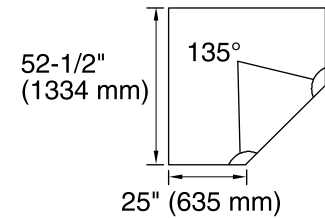

| Color | Code | Description |
|--|------|-------------|
|  | 0 | White |
|  | 96 | Biscuit |
|  | 47 | Almond |

No change in measurements if connected with drain illustrated. (K-11677)

Drop-in Cut-out Detail

Drop-in Rim Detail

Technical Information

All product dimensions are nominal.

| | |
|---------------------|---|
| Installation: | Drop-in, Corner |
| Drain location: | Center |
| Basin area, bottom: | 44" x 36" (1118 mm x 914 mm) |
| Basin area, top: | 56" x 43" (1422 mm x 1092 mm) |
| Weight: | 51 lbs (23.1 kg) |
| Minimum floor load: | 35 lbs/ft ² (170.9 kg/m ²) |
| Water depth: | 15" (381 mm) |
| Water capacity: | 76 gal (287.7 L) |