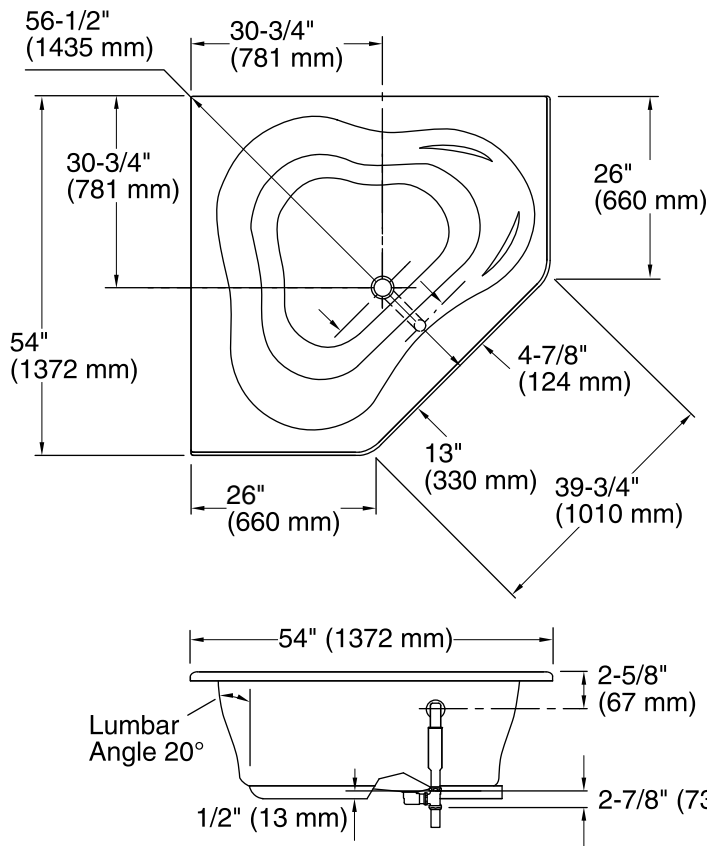

Features

- Corner layout minimizes footprint without compromising bathing area.
- Center drain.

Material

- Acrylic

Installation

- Drop-in

Recommended Accessories

- K- 1491 Bath/Whirlpool Pillow
- K- 1601 Bath/Whirlpool Footstop
- K- 7213 27" Cable Bath Drain
- K- 7214 27" Cable Bath Drain
- K- 11677 Bath Drain

| Color | Code | Description |
|--|------|-------------|
|  | 0 | White |
|  | 96 | Biscuit |
|  | 47 | Almond |

No change in measurements if connected with drain illustrated. (K-11677)

Drop-in Cut-out Detail

Drop-in Rim Detail

Technical Information

All product dimensions are nominal.

| | |
|---------------------|---|
| Installation: | Drop-in, Corner |
| Drain location: | Center |
| Basin area, bottom: | 44" x 36" (1118 mm x 914 mm) |
| Basin area, top: | 56" x 43" (1422 mm x 1092 mm) |
| Weight: | 51 lbs (23.1 kg) |
| Minimum floor load: | 35 lbs/ft ² (170.9 kg/m ²) |
| Water depth: | 15" (381 mm) |
| Water capacity: | 76 gal (287.7 L) |

Notes

Measure your actual product for rough-in details.

Install this product according to the installation instructions.

The hot water supply should be 70% of the capacity of the bath or greater. Installations will vary.