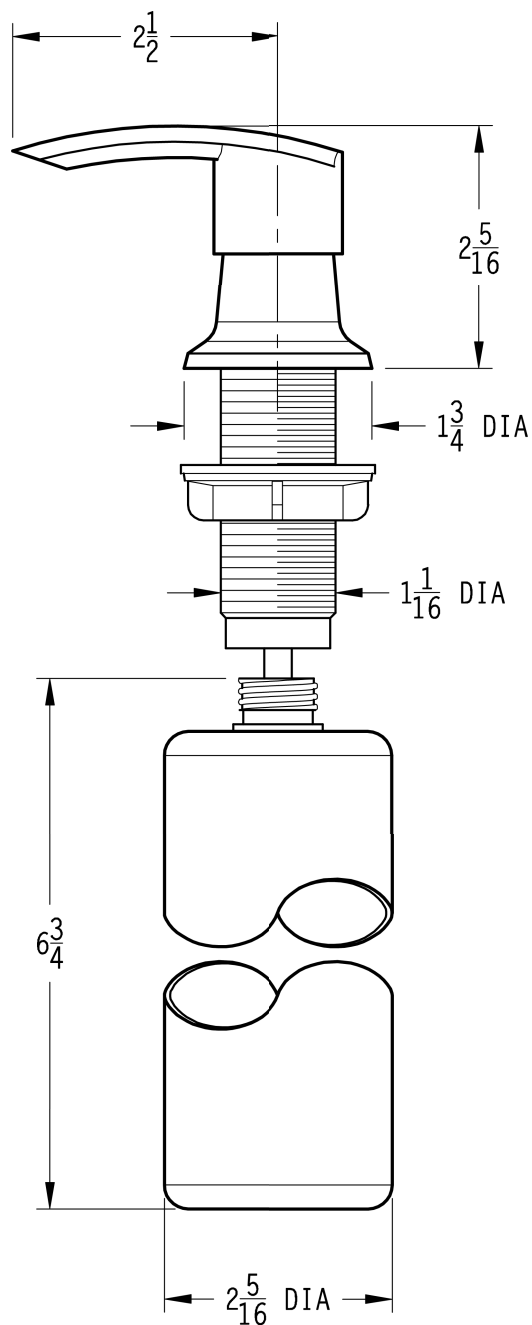

INSTALLATION DIMENSIONS

MatchMakers®

Accessory

Critical Dimensions:

Maximum Deck Thickness	1 13/16
------------------------	---------

Dimensions are in Inches

1-800-PFAUCET www.pricepfister.com
19701 DaVinci, Lake Forest, CA 92610
01/8/03

Price Pfister®
Pf Pfreshet Ideas in Pf faucets.

SS-KSD-02