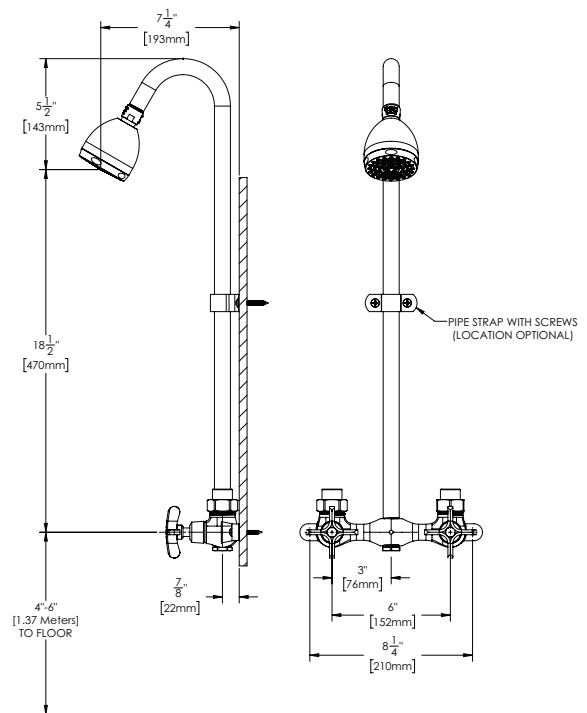

Commander® Exposed Shower

FEATURES:

- Brass body construction
- (2) 1/2" -14 NPTF inlets
- Reversible valve body
- Vandal-resistant cross handles with color-coded indexes
- 1/4 turn ceramic cartridges to ensure drip-free performance
- Exposed rough chrome plated shower body assembly, on 6" centers
- Included shower head: S-2272-E2 2.0 GPM (7.6 L/min) flow rate
- Galvanized steel gooseneck with supporting strap

All dimensions are in inches (millimeters) unless otherwise specified and are subject to change without notice.

Architect/Engineer Approval Space:

SPEAKMAN
400 ANCHOR MILL ROAD
NEW CASTLE, DE 19720

P: 800-537-2107
F: 800-977-2747
W: WWW.SPEAKMAN.COM
R: 01-JUNE 2018