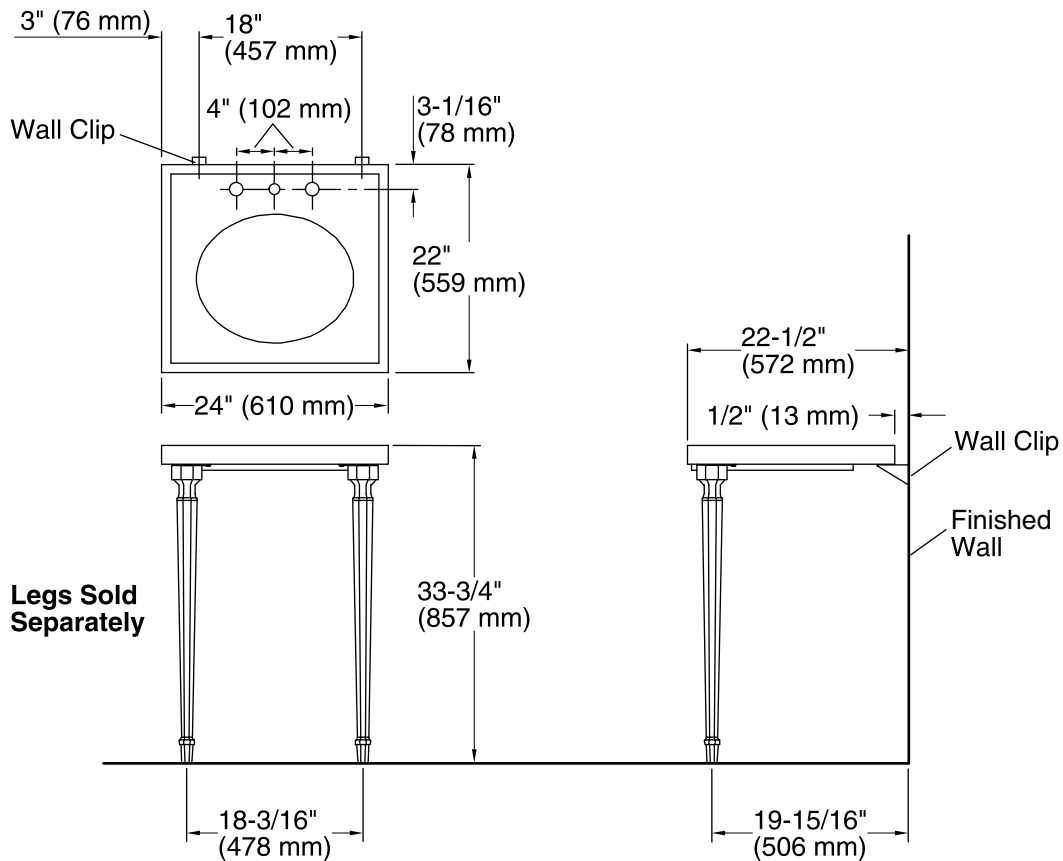

Features

- 8-inch center faucet holes.
- Precut for a KOHLER 17- by 14-inch under-mount sink.
- Requires the K-9699 frame kit with hardware (sold separately).
- Coordinates with Kathryn console legs and other products in the Kathryn collection.

Technical Information

All product dimensions are nominal.

Notes

Install this product according to the installation guide.

Product is installed with 1/2" (13 mm) gap between wall and console table.