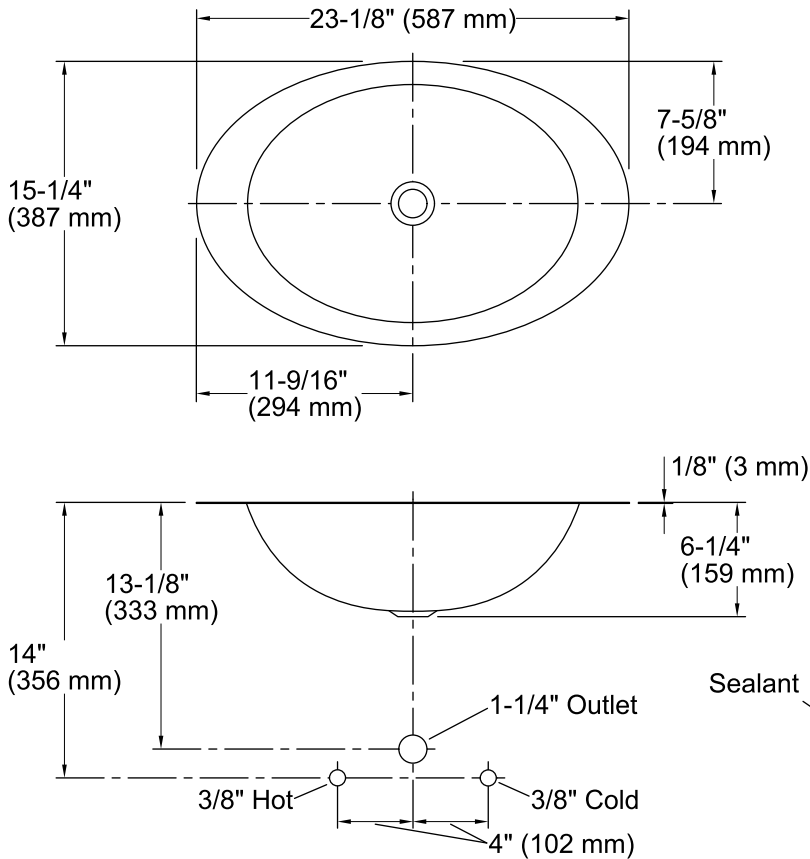

Features

- 20-gauge stainless steel.
- Under-mount.
- Oval basin.
- Without overflow.
- No faucet holes; requires wall- or counter-mount faucet.
- 18" (457 mm) x 13" (330 mm)

Recommended Accessories

- K- 7114 Pop-Up Drain
- K- 7127 Drain
- K- 7129 Drain
- K- 8998 P-Trap

Available Color/Finishes

Color tiles intended for reference only.

Color	Code	Description
	MF	Mirror French Gold
	SBV	Satin Bronze

Technical Information

All product dimensions are nominal.

Bowl configuration:	Single
Installation:	Under-mount
Bowl area (Only)	Length: 18" (457 mm) Width: 13" (330 mm) Water depth: 5-7/8" (149 mm)
Drain hole:	1-5/8" (41 mm)
Template:	Under-mount, 1000258-7, required, included

Notes

Install this product according to the installation guide.

Supplied basin clamp assembly requires 3/4" (19 mm) minimum countertop thickness. Installer must supply anchors for thinner countertops.

NOTICE: Countertop manufacturer or cutter must use the cut-out template provided by Kohler Co. (call 1-800-4-KOHLER). Kohler Co. is not responsible for cut out errors when the incorrect cut out template is used.