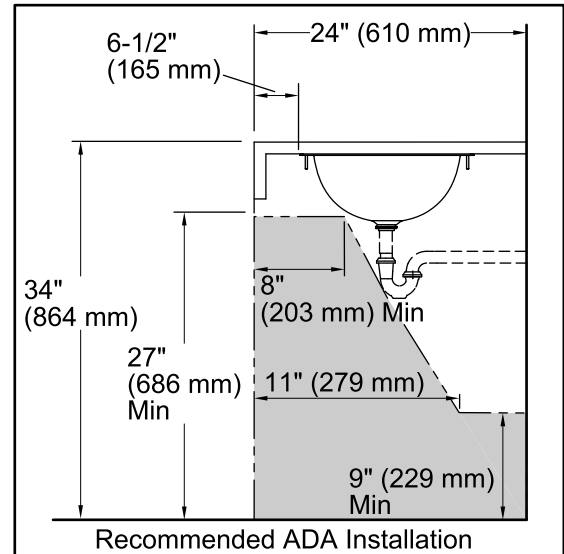

Features

- 20-gauge stainless steel.
- Under-mount.
- Oval basin.
- Without overflow.
- No faucet holes; requires wall- or counter-mount faucet.
- 18" (457 mm) x 13" (330 mm)

Recommended Accessories

- K- 7114 Pop-Up Drain
- K- 7127 Drain
- K- 7129 Drain
- K- 8998 P-Trap

Components

Additional included component/s: Basin clamp assembly, drain gasket, and tube.

ADA

Codes/Standards

ASME A112.19.3/CSA B45.4
ADA
ICC/ANSI A117.1

KOHLER® One-Year Limited Warranty

See website for detailed warranty information.

Available Color/Finishes

Color tiles intended for reference only.

Color	Code	Description
	MF	Mirror French Gold
	SBV	Satin Bronze

Technical Information

All product dimensions are nominal.

Bowl configuration:	Single
Installation:	Under-mount
Bowl area (Only)	Length: 18" (457 mm) Width: 13" (330 mm) Water depth: 5-7/8" (149 mm)
Drain hole:	1-5/8" (41 mm)
Template:	Under-mount, 1000258-7, required, included

Notes

Install this product according to the installation guide.

Supplied basin clamp assembly requires 3/4" (19 mm) minimum countertop thickness. Installer must supply anchors for thinner countertops.

NOTICE: Countertop manufacturer or cutter must use the cut-out template provided by Kohler Co. (call 1-800-4-KOHLER). Kohler Co. is not responsible for cut out errors when the incorrect cut out template is used.