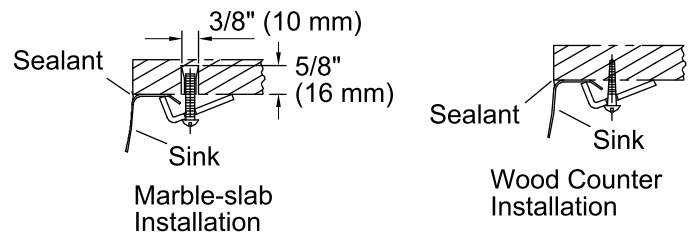

Features

- 20-gauge stainless steel.
- Under-mount.
- Oval basin.
- Without overflow.
- No faucet holes; requires wall- or counter-mount faucet.
- 18" (457 mm) x 13" (330 mm)

Recommended Accessories

- K- 7114 Pop-Up Drain
- K- 7127 Drain
- K- 7129 Drain
- K- 8998 P-Trap

Components

Additional included component/s: Basin clamp assembly, drain gasket, and tube.

ADA

Codes/Standards

ASME A112.19.3/CSA B45.4
ADA
ICC/ANSI A117.1

KOHLER® One-Year Limited Warranty

See website for detailed warranty information.

Available Color/Finishes

Color tiles intended for reference only.

Color	Code	Description
	MF	Mirror French Gold
	SBV	Satin Bronze

Technical Information

All product dimensions are nominal.

Bowl configuration:	Single
Installation:	Under-mount
Bowl area (Only)	Length: 18" (457 mm) Width: 13" (330 mm) Water depth: 5-7/8" (149 mm)
Drain hole:	1-5/8" (41 mm)
Template:	Under-mount, 1000258-7, required, included

Notes

Install this product according to the installation guide.

Supplied basin clamp assembly requires 3/4" (19 mm) minimum countertop thickness. Installer must supply anchors for thinner countertops.

NOTICE: Countertop manufacturer or cutter must use the cut-out template provided by Kohler Co. (call 1-800-4-KOHLER). Kohler Co. is not responsible for cut out errors when the incorrect cut out template is used.