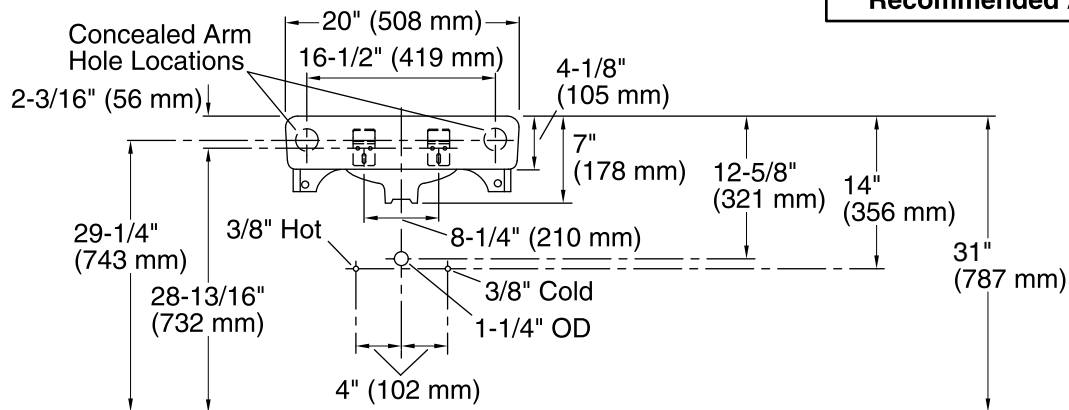

Standard Installation

Technical Information

All product dimensions are nominal.

Bowl configuration:	Single
Installation:	Wall-mount
Bowl area (Only)	Length: 18" (457 mm) Width: 13" (330 mm) With overflow: Yes Water depth: 4-7/8" (124 mm)
Bowl area	With overflow: Yes
Number of deck holes:	1
Faucet hole(s):	1-3/8" (35 mm)
Drain hole:	1-3/4" (44 mm)

Notes

Install this product according to the installation guide.

ADA, OBC, CSA B651 compliant when installed to the specific requirements of these regulations.