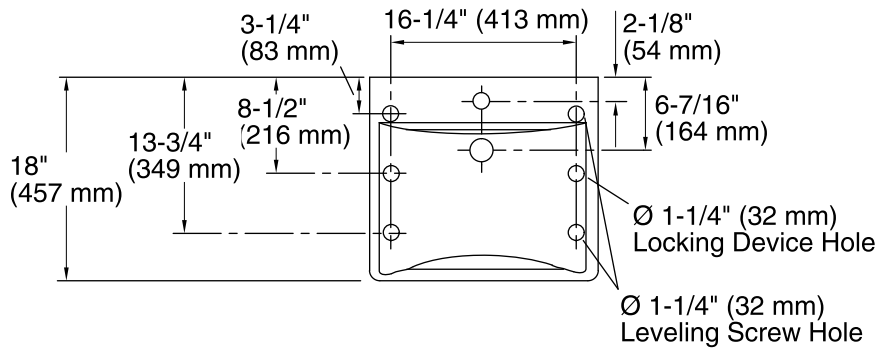

Standard Installation

Technical Information

All product dimensions are nominal.

Bowl configuration:	Single
Installation:	Wall-mount
Bowl area (Only)	Length: 18" (457 mm) Width: 13" (330 mm) With overflow: Yes Water depth: 4-7/8" (124 mm)
Bowl area	With overflow: Yes
Number of deck holes:	1
Faucet hole(s):	1-3/8" (35 mm)
Drain hole:	1-3/4" (44 mm)

Notes

Install this product according to the installation guide.

ADA, OBC, CSA B651 compliant when installed to the specific requirements of these regulations.