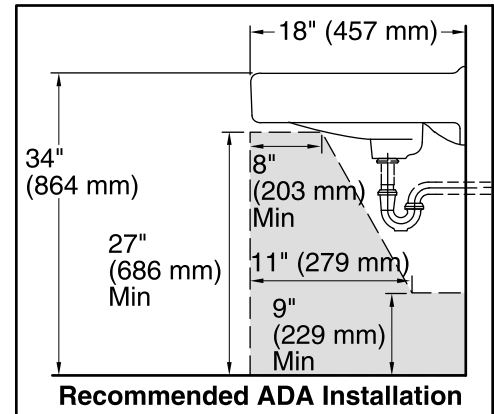

Standard Installation

Technical Information

All product dimensions are nominal.

Bowl configuration:	Single
Installation:	Wall-mount
Bowl area (Only)	Length: 18" (457 mm) Width: 13" (330 mm) With overflow: Yes Water depth: 4-7/8" (124 mm)
Bowl area	With overflow: Yes
Number of deck holes:	1
Faucet hole(s):	1-3/8" (35 mm)
Drain hole:	1-3/4" (44 mm)

Notes

Install this product according to the installation guide.

ADA, OBC, CSA B651 compliant when installed to the specific requirements of these regulations.