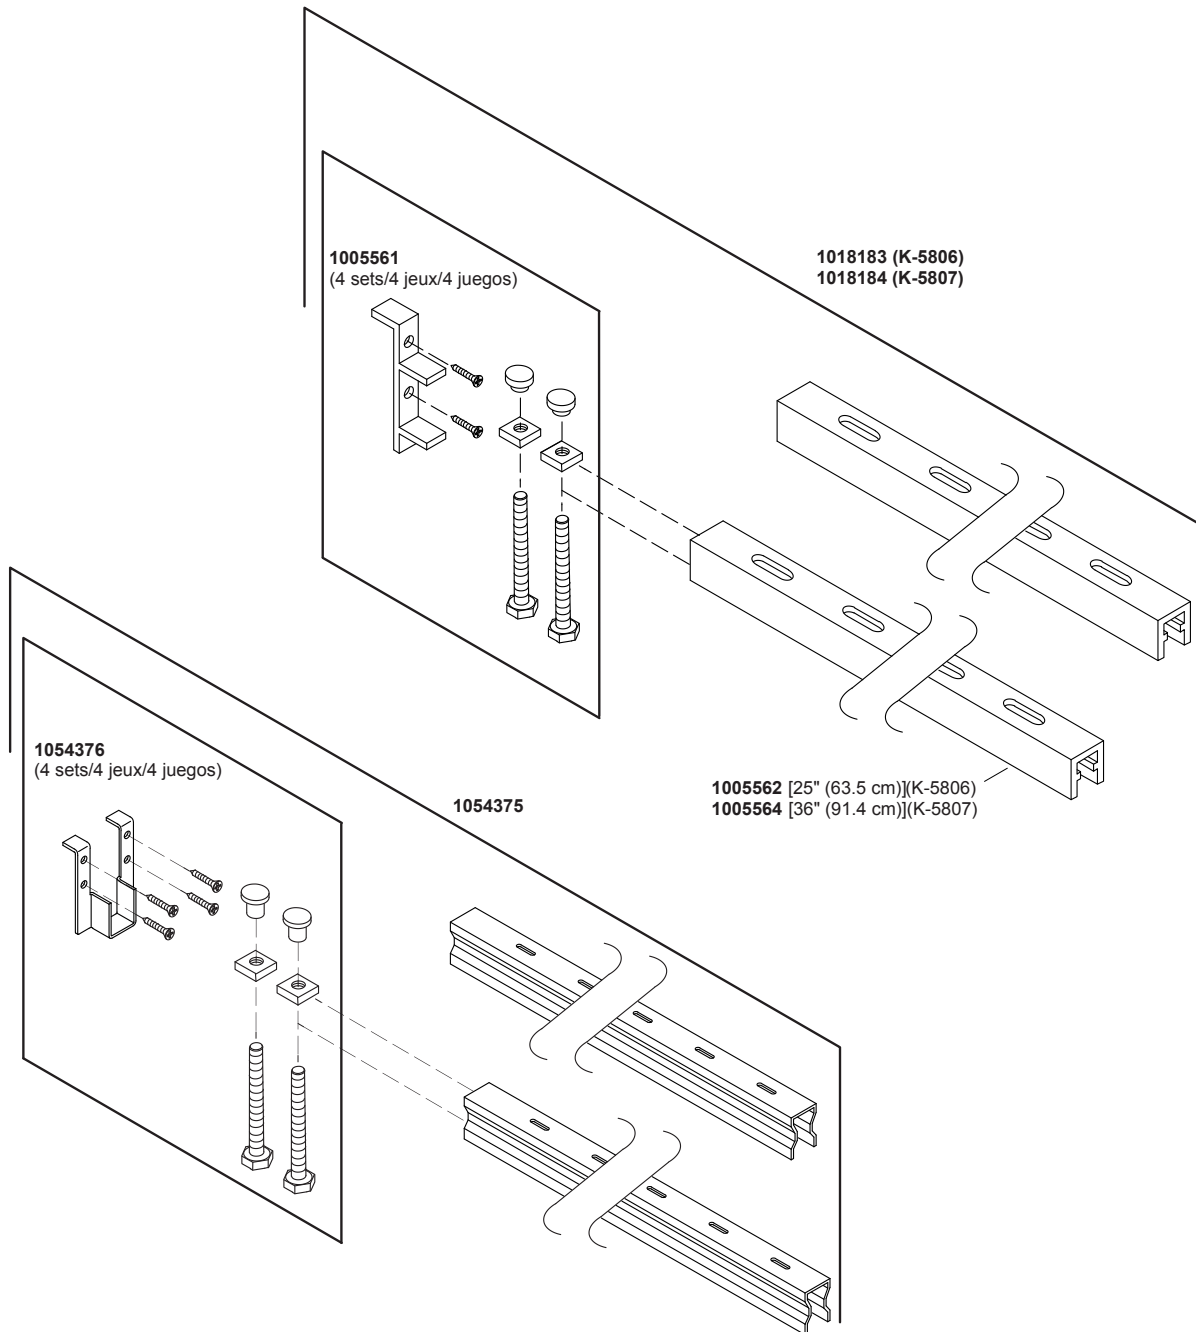

36" Undermount sink kit
K-5807-NA

1005563-8-G

© 2013 Kohler Co.