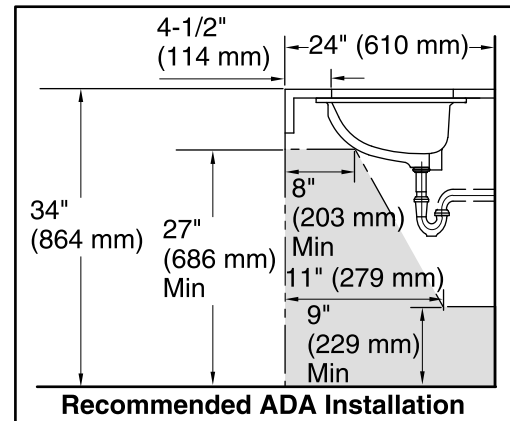

Technical Information

All product dimensions are nominal.

Bowl configuration:	Single
Installation:	Under-mount
Bowl area (Only)	Length: 17" (432 mm) Width: 14" (356 mm) Water depth: 6-3/8" (162 mm)
Drain hole:	1-3/4" (44 mm)
Template:	Under-mount, 1151011-7, required, included

Notes

Install this product according to the installation guide.

NOTICE: Countertop manufacturer or cutter must use the cut-out template provided with the product, or a current one provided by Kohler Co. (call 1-800-4-KOHLER). Kohler Co. is not responsible for cutout errors when the incorrect cut-out template is used.

ADA compliant when installed to the specific requirements of these regulations.