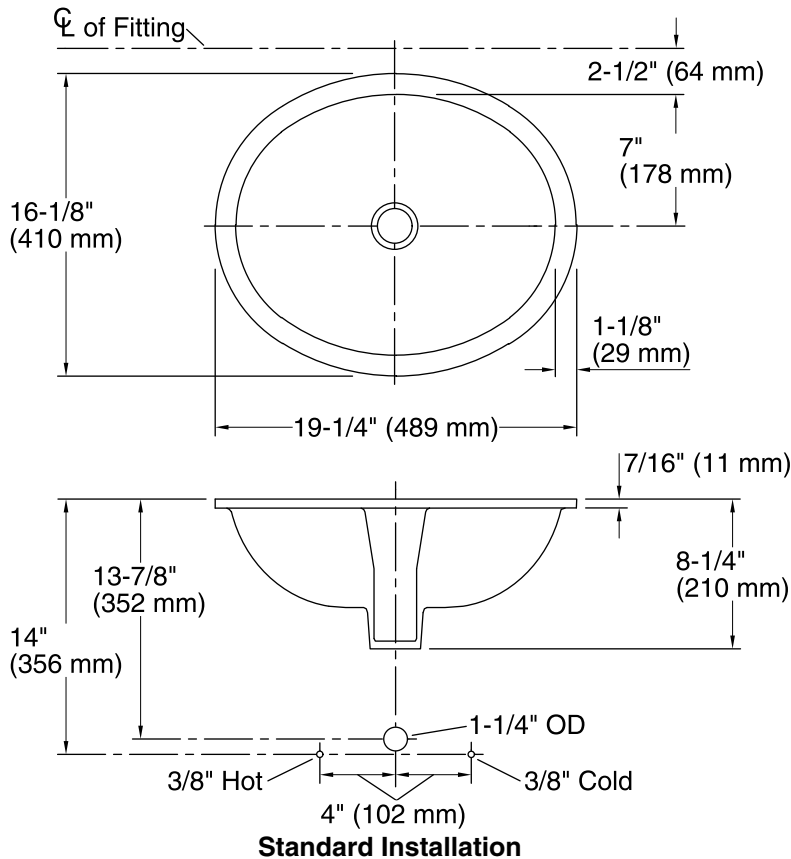

Technical Information

All product dimensions are nominal.

Bowl configuration:	Single
Installation:	Under-mount
Bowl area (Only)	Length: 17" (432 mm) Width: 14" (356 mm) Water depth: 6-3/8" (162 mm)
Drain hole:	1-3/4" (44 mm)
Template:	Under-mount, 1151011-7, required, included

Notes

Install this product according to the installation guide.

NOTICE: Countertop manufacturer or cutter must use the cut-out template provided with the product, or a current one provided by Kohler Co. (call 1-800-4-KOHLER). Kohler Co. is not responsible for cutout errors when the incorrect cut-out template is used.

ADA compliant when installed to the specific requirements of these regulations.