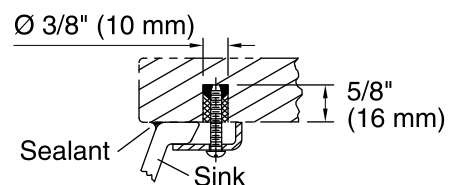

Technical Information

All product dimensions are nominal.

Bowl configuration:	Single
Installation:	Under-mount
Bowl area (Only)	Length: 17" (432 mm) Width: 14" (356 mm) Water depth: 6-3/8" (162 mm)
Drain hole:	1-3/4" (44 mm)
Template:	Under-mount, 1151011-7, required, included

Notes

Install this product according to the installation guide.

NOTICE: Countertop manufacturer or cutter must use the cut-out template provided with the product, or a current one provided by Kohler Co. (call 1-800-4-KOHLER). Kohler Co. is not responsible for cutout errors when the incorrect cut-out template is used.

ADA compliant when installed to the specific requirements of these regulations.