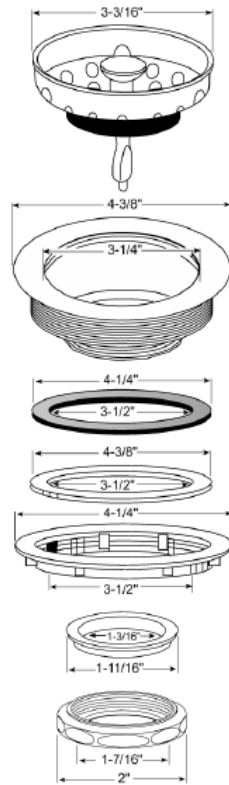

**Dearborn®
Brass**

4675 W. 160th St.
Cleveland, Ohio 44135
Ph: (800) 321-9532
Fax: (800) 321-9535
www.dearbornbrass.com

SUBMITTAL SPECIFICATION

**L7
SINK BASKET STRAINER**

Engineering Specification: Dearborn Brass L7 Sink Basket Strainer will fit sinks with 3-½” to 4” opening. High quality stainless steel basket and 4-½” flange diameter. Designed for use in residential and commercial sinks.

Job Reference

DESCRIPTION

- L7 Solid Brass Sink Strainer Assembly
 - BODY: Buffed and polished chrome-plated brass
 - BASKET: Stainless steel, stick post
- Heavy chrome plated, solid brass body
- Durable stainless steel strainer basket
- Extra thick washer and machine cut threads