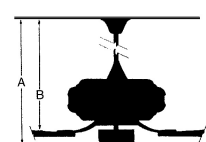

## MEASUREMENTS

Blade Finish:					Reversible Blades: <b>No</b>
Blade Material: <b>ABS Construction</b>					Slope: <b>Yes</b>
Blade Sweep: <b>54"</b>	No. of Blades: <b>5</b>	Blade Pitch: <b>16 degrees</b>	Hanging Weight: <b>29.32</b>		
Downrod 1: <b>6</b>	Downrod 1 Outside Dia: <b>0.75</b>	Downrod 2: <b>80"</b>	Downrod 2 Outside Dia:		
Ceiling to Lowest Point: (Dim A) <b>15.0</b>	Ceiling to Blade (Dim B) <b>13.0</b>	Lead Wire: <b>80"</b>	Motor Size: <b>188x20mm</b>		