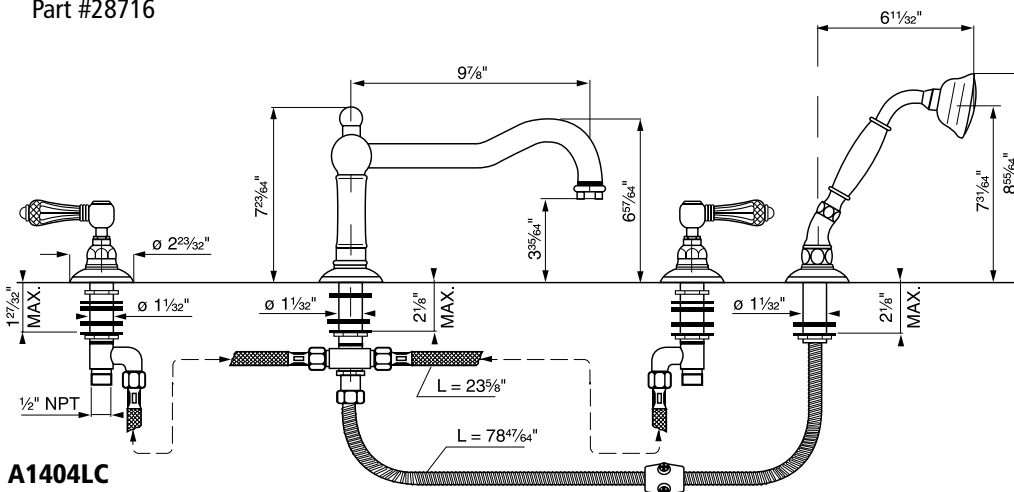

WARRANTY

- Limited Lifetime*
- No Warranty on Tuscan Brass Finish (TCB)

A1404LC