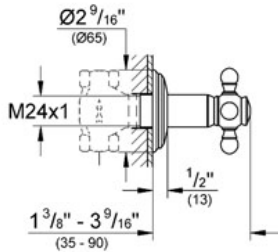

GENEVA
Volume Control Trim
MODEL # 19829

Pure Freude an Wasser

GROHE

GROHE America, Inc | 200 North Gary Avenue, Suite G, Roselle, IL 60172
Phone: +1 (800) 444-7643 | Fax: +1 (800) 225-2778 | us-customerservice@grohe.com

Product Description:
Volume Control Trim

Standard Specification:

- GROHE StarLight® finish
- With cross handle
- Set for final installation for 29 273 (1/2" NPT) and 29 274 (3/4" NPT)
- For color matching caps to replace the standard white caps (see item 45 953)

Applicable Codes & Standards:

- Energy Policy Act of 1992
- ASME A112.18.1/CSA B125.1

Color:

- 19829 000 chrome
- 19829 BE0 Sterling inf
- 19829 EN0 Brushed Nickel
- 19829 ZB0 Oil Rubbed Bronze