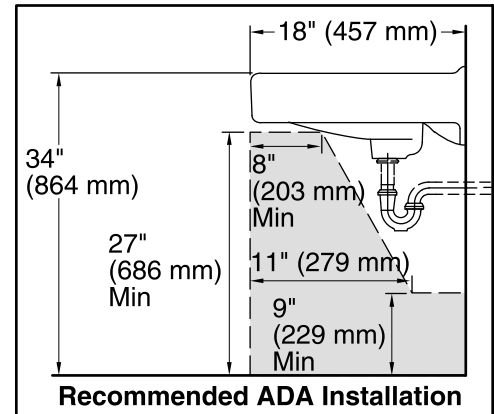

Features

- With overflow.
- 4" (102 mm) centers.
- 20" (508 mm) x 18" (457 mm)

Material

- Vitreous china.

Installation

- Wall-mount
- Drilled for concealed arm carrier.

Recommended Accessories

K- 8998 P-Trap

Color	Code	Description
	0	White
	96	Biscuit
	47	Almond
	7	Black Black™

Standard Installation

Technical Information

All product dimensions are nominal.

Bowl configuration:	Single
Installation:	Wall-mount
Bowl area (Center)	Length: 18" (457 mm) Width: 13" (330 mm) With overflow: Yes Water depth: 4-7/8" (124 mm)
Bowl area	With overflow: Yes
Number of deck holes:	3
Faucet hole(s):	1-3/8" (35 mm)
Soap/Lotion hole:	1-1/4" (32 mm)
Drain hole:	1-3/4" (44 mm)