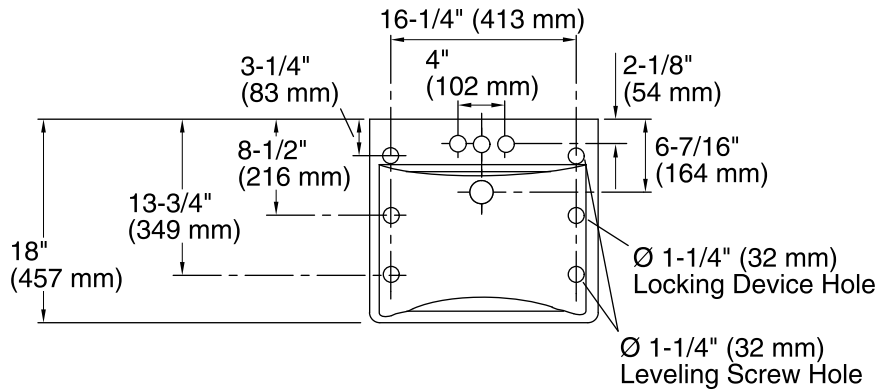

Features

- With overflow.
- 4" (102 mm) centers.
- 20" (508 mm) x 18" (457 mm)

Material

- Vitreous china.

Installation

- Wall-mount
- Drilled for concealed arm carrier.

Recommended Accessories

K- 8998 P-Trap

Color	Code	Description
	0	White
	96	Biscuit
	47	Almond
	7	Black Black™

Standard Installation

Technical Information

All product dimensions are nominal.

Bowl configuration:	Single
Installation:	Wall-mount
Bowl area (Center)	Length: 18" (457 mm) Width: 13" (330 mm) With overflow: Yes Water depth: 4-7/8" (124 mm)
Bowl area	With overflow: Yes
Number of deck holes:	3
Faucet hole(s):	1-3/8" (35 mm)
Soap/Lotion hole:	1-1/4" (32 mm)
Drain hole:	1-3/4" (44 mm)