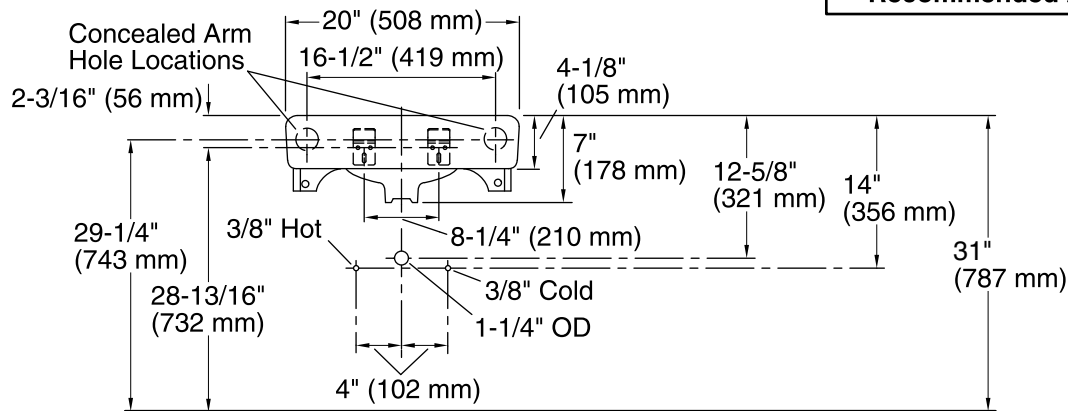

Features

- With overflow.
- 4" (102 mm) centers.
- 20" (508 mm) x 18" (457 mm)

Material

- Vitreous china.

Installation

- Wall-mount
- Drilled for concealed arm carrier.

Recommended Accessories

K- 8998 P-Trap

Color	Code	Description
	0	White
	96	Biscuit
	47	Almond
	7	Black Black™

Standard Installation

Technical Information

All product dimensions are nominal.

Bowl configuration:	Single
Installation:	Wall-mount
Bowl area (Center)	Length: 18" (457 mm) Width: 13" (330 mm) With overflow: Yes Water depth: 4-7/8" (124 mm)
Bowl area	With overflow: Yes
Number of deck holes:	3
Faucet hole(s):	1-3/8" (35 mm)
Soap/Lotion hole:	1-1/4" (32 mm)
Drain hole:	1-3/4" (44 mm)