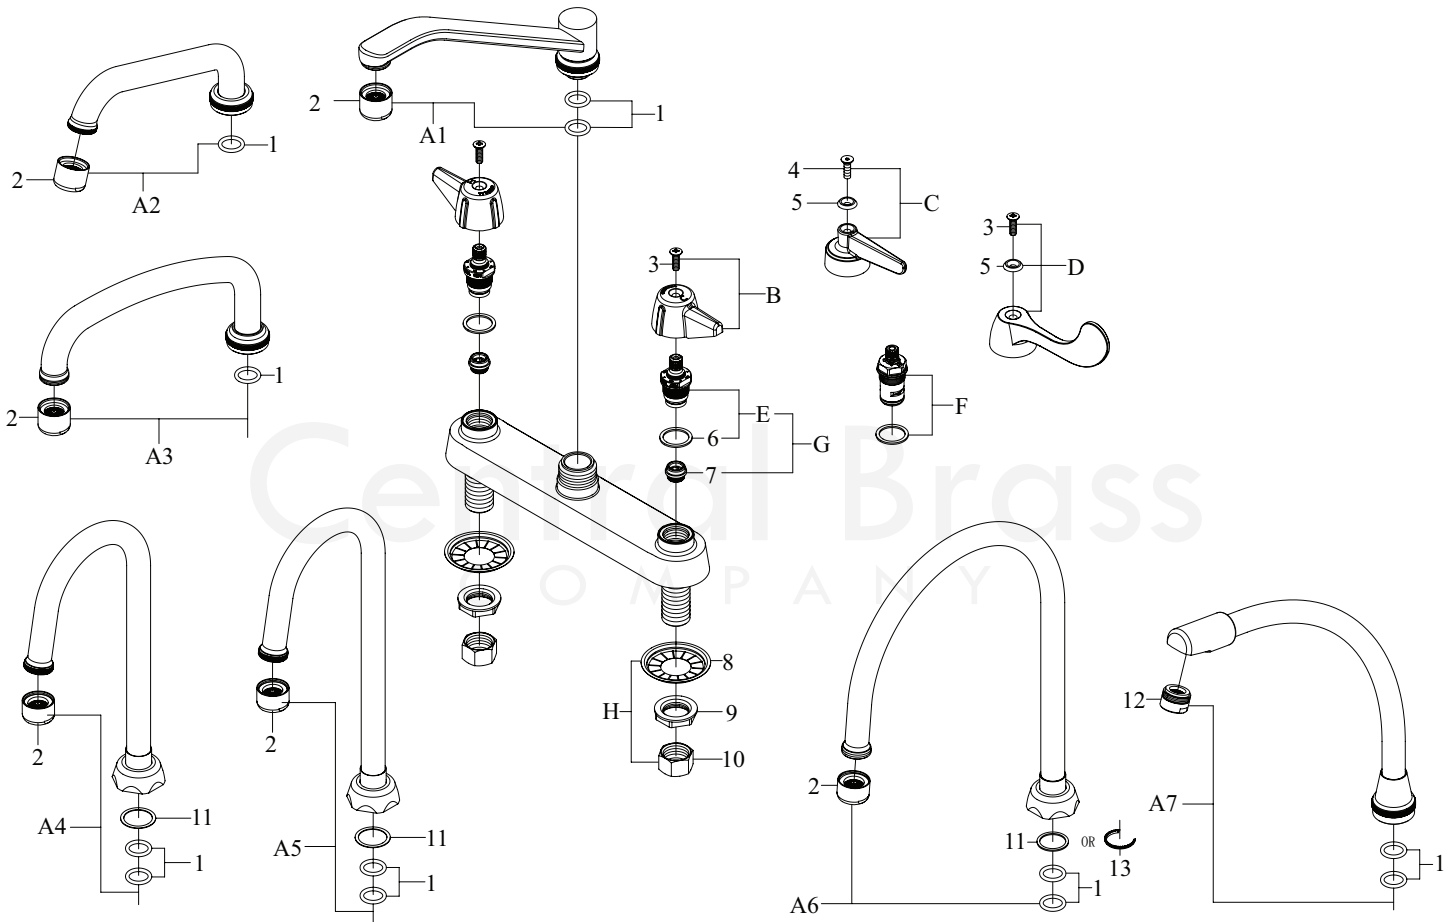

MODEL# 0122 Series

Commerce, CA 90040

Fax: 323.888.9515

Email: sales@centralbrass.com

www.centralbrass.com