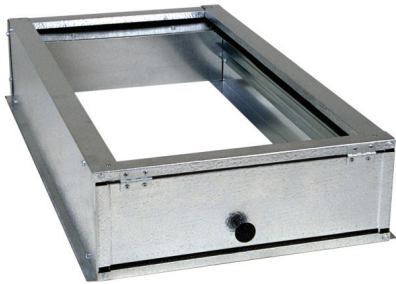

Accommodator

ACCOMMODATOR TALL BASE

Height 5 3/4"

Handles 1", 2" or 4" filters

ACCOMMODATOR SHORT BASE

Height 3 3/4"

Handles 1" or 2" filters

- Spring-hinged door for easy access
- Built for standard filters
- Gasketed door ensures tight seal
- Fully insulated
- Sizes to fit all furnaces through 5 tons
- Individually Boxed

NOTE:

1", 2" or 4" filter options

Filter may be purchased at your local wholesaler or distributor

Accommodator Short

PART #	OUTSIDE DIMENSION			DUCT OPENING		FILTER SIZE
	A	B	C	D	E	
ACE 1420-3	3 ³ / ₄	15 ³ / ₈	22	12 ⁷ / ₈	19	14 x 20
ACE 1620-3	3 ³ / ₄	17 ³ / ₈	22	14 ⁷ / ₈	19	16 x 20
ACE 2020-3	3 ³ / ₄	21 ³ / ₈	22	17 ¹ / ₄	19	20 x 20
ACE 2025-3	3 ³ / ₄	26 ³ / ₈	22	23 ⁷ / ₈	19	20 x 25
ACE 2025-3N	3 ³ / ₄	21 ³ / ₈	25	18 ³ / ₄	23	20 x 25

Accommodator Tall

PART #	OUTSIDE DIMENSION			DUCT OPENING		FILTER SIZE
	A	B	C	D	E	
ACE 1420-6	5 ³ / ₄	15 ³ / ₈	22	12 ⁷ / ₈	19	14 x 20
ACE 1620-6	5 ³ / ₄	17 ³ / ₈	22	14 ⁷ / ₈	19	16 x 20
ACE 2020-6	5 ³ / ₄	21 ³ / ₈	22	18 ⁷ / ₈	19	20 x 20
ACE 2025-6	5 ³ / ₄	26 ³ / ₈	22	23 ⁷ / ₈	19	20 x 25
ACE 2025-6N	5 ³ / ₄	21 ³ / ₈	25	18 ³ / ₄	23	20 x 25