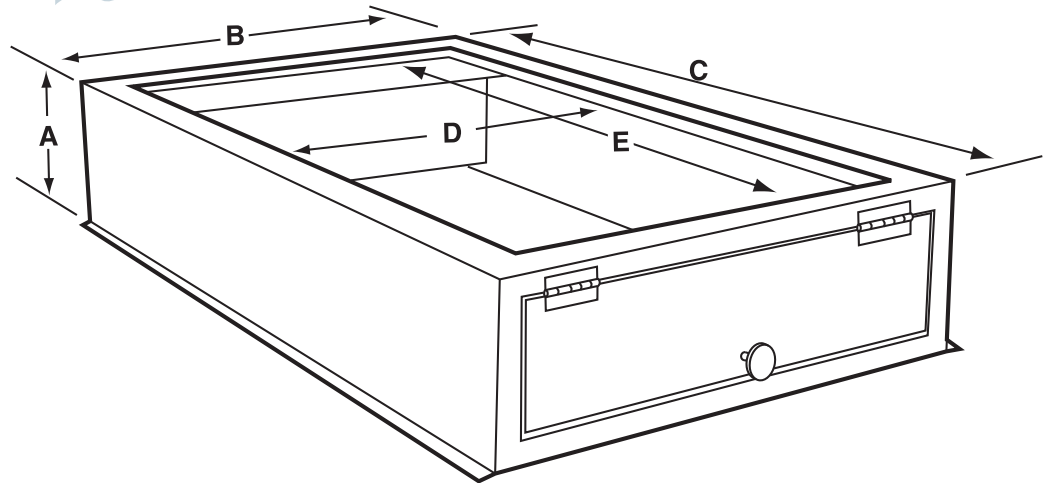

Accommodator

ACCOMMODATOR TALL BASE

Height 5 3/4"

Handles 1", 2" or 4" filters

ACCOMMODATOR SHORT BASE

Height 3 3/4"

Handles 1" or 2" filters

- Spring-hinged door for easy access
- Built for standard filters
- Gasketed door ensures tight seal
- Fully insulated
- Sizes to fit all furnaces through 5 tons
- Individually Boxed

NOTE:

1", 2" or 4" filter options

Filter may be purchased at your local wholesaler or distributor

Accommodator Short

PART #	OUTSIDE DIMENSION			DUCT OPENING		FILTER SIZE
	A	B	C	D	E	
ACE 1420-3	3 ³ / ₄	15 ³ / ₈	22	12 ⁷ / ₈	19	14 x 20
ACE 1620-3	3 ³ / ₄	17 ³ / ₈	22	14 ⁷ / ₈	19	16 x 20
ACE 2020-3	3 ³ / ₄	21 ³ / ₈	22	17 ¹ / ₄	19	20 x 20
ACE 2025-3	3 ³ / ₄	26 ³ / ₈	22	23 ⁷ / ₈	19	20 x 25
ACE 2025-3N	3 ³ / ₄	21 ³ / ₈	25	18 ³ / ₄	23	20 x 25

Accommodator Tall

PART #	OUTSIDE DIMENSION			DUCT OPENING		FILTER SIZE
	A	B	C	D	E	
ACE 1420-6	5 ³ / ₄	15 ³ / ₈	22	12 ⁷ / ₈	19	14 x 20
ACE 1620-6	5 ³ / ₄	17 ³ / ₈	22	14 ⁷ / ₈	19	16 x 20
ACE 2020-6	5 ³ / ₄	21 ³ / ₈	22	18 ⁷ / ₈	19	20 x 20
ACE 2025-6	5 ³ / ₄	26 ³ / ₈	22	23 ⁷ / ₈	19	20 x 25
ACE 2025-6N	5 ³ / ₄	21 ³ / ₈	25	18 ³ / ₄	23	20 x 25