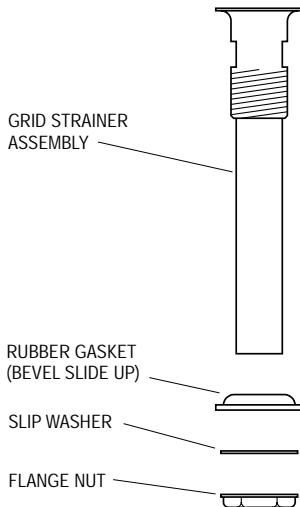

# ETF-460-A

The ETF-460-A Grid Strainer enhances any Sloan OPTIMA<sup>®</sup> or OPTIMA Plus<sup>®</sup> Faucet installation.

- ▶ **Description**  
High quality, Chrome Plated Brass, 1 1/4" Grid Strainer Outlet Tube.
- ▶ **Model**  
 Model ETF-460-A
- ▶ **Specifications**
  - Chrome Plated Brass 1 1/4" Grid Strainer with Outlet Tube
  - Appropriate mounting hardware
  - CSA Certified

Specify Sloan Faucet Separately.

For information on Sloan Faucets see the OPTIMA and OPTIMA Plus Faucet Sections of the Sloan Catalog.

This space for Architect/Engineer approval

Job Name _____	Date _____
Model Specified _____	Quantity _____
Variations Specified _____	
Customer/Wholesaler _____	
Contractor _____	
Architect _____	