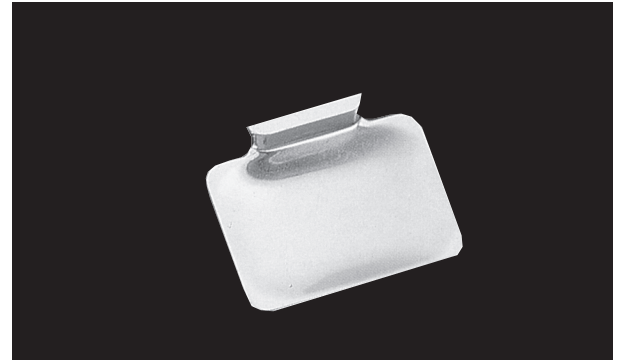

Bath Accessories

Product Features

- Polished Chrome Finish
- Concealed Wall Plates

**PFLLSDCP -
SOAP DISH**

Product Features

- Polished Chrome Finish
- Concealed Wall Plates

**PFLLTTHCP -
TOOTHBRUSH AND TUMBLER HOLDER**

Product Features

- Polished Chrome Finish
- Concealed Wall Plates

**PFLLTPCP -
TOILET PAPER HOLDER**