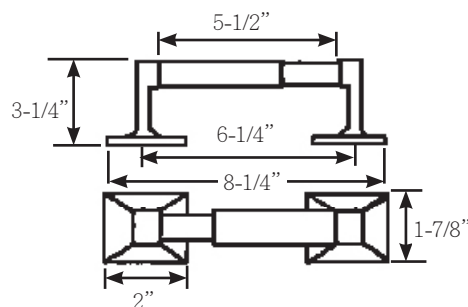

Bath Accessories

Product Features

- Polished Chrome Finish
- Concealed Wall Plates

**PFLLSDCP -
SOAP DISH**

Product Features

- Polished Chrome Finish
- Concealed Wall Plates

**PFLLTTHCP -
TOOTHBRUSH AND TUMBLER HOLDER**

Product Features

- Polished Chrome Finish
- Concealed Wall Plates

**PFLLTPCP -
TOILET PAPER HOLDER**