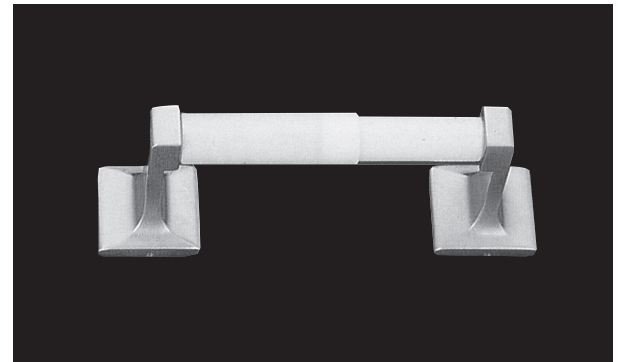

Bath Accessories

Product Features

- Polished Chrome Finish
- Concealed Wall Plates

**PFLLSDCP -
SOAP DISH**

Product Features

- Polished Chrome Finish
- Concealed Wall Plates

**PFLLTTHCP -
TOOTHBRUSH AND TUMBLER HOLDER**

Product Features

- Polished Chrome Finish
- Concealed Wall Plates

**PFLLTPCP -
TOILET PAPER HOLDER**