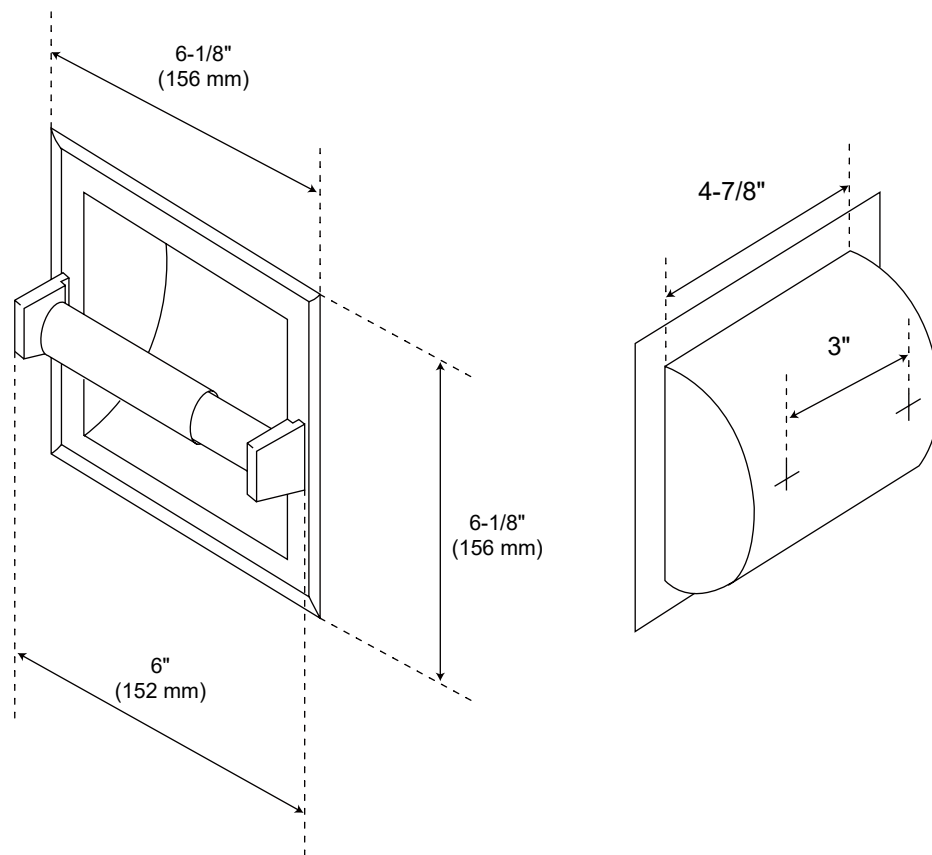

PFLLRTPH RECESSED TOILET PAPER HOLDER

Product Features

- Concealed wall Plates
- Mounting hardware included
- Requires a recess wall bracket for installation (not included)

PFLLRTPHCP

For detailed warranty information, visit [ferguson.com/proflo-faucet-warranty](https://www.ferguson.com/proflo-faucet-warranty).