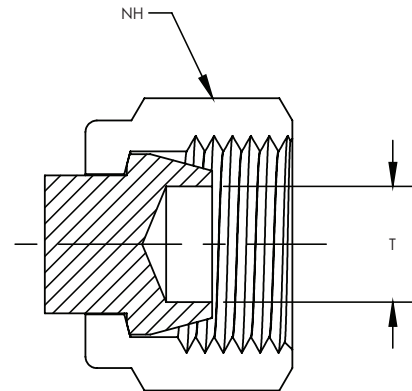

DF PLUG/SF PLUG

Fitting Plug

CBC PART NUMBER	INTERCHANGES WITH		CS PART NUMBER	INTERCHANGES WITH		T TUBE O.D.	NH NUT HEX
1-DF PLUG	100-P	1BLP1	1-SF PLUG	1 FNZ	1/16	5/16	
2-DF PLUG	200-P	2BLP2	2-SF PLUG	2 FNZ	1/8	7/16	
3-DF PLUG	300-P	3BLP3	3-SF PLUG	3 FNZ	3/16	1/2	
4-DF PLUG	400-P	4BLP4	4-SF PLUG	4 FNZ	1/4	9/16	
5-DF PLUG	500-P	5BLP5	5-SF PLUG	5 FNZ	5/16	5/8	
6-DF PLUG	600-P	6BLP6	6-SF PLUG	6 FNZ	3/8	11/16	
8-DF PLUG	810-P	8BLP8	8-SF PLUG	8 FNZ	1/2	7/8	
10-DF PLUG	1010-P	10BLP10	10-SF PLUG	10 FNZ	5/8	1	
12-DF PLUG	1210-P	12BLP12	12-SF PLUG	12 FNZ	3/4	1 1/8	
14-DF PLUG	1410-P	14BLP14	14-SF PLUG	14 FNZ	7/8	1 1/4	
16-DF PLUG	1610-P	16BLP16	16-SF PLUG	16 FNZ	1	1 1/2	

NOTE: Dimensions subject to change, to be used for reference only.