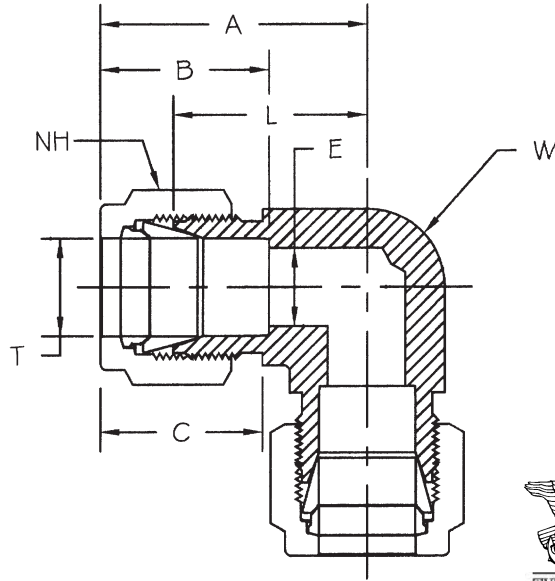

Union Elbow

PART NUMBER	INTERCHANGES WITH	T TUBE O.D.	A	B	C	E THRU HOLE	L	NH NUT HEX	W WRENCH FLAT	
1-DELU-1	100-9	1EE1	1/16	.750	.344	.437	.052	.609	5/16	7/16
2-DELU-2	200-9	2EE2	1/8	.875	.500	.609	.094	.625	7/16	3/8
3-DELU-3	300-9	3EE3	3/16	1.000	.547	.625	.125	.734	1/2	1/2
4-DELU-4	400-9	4EE4	1/4	1.062	.609	.703	.187	.766	9/16	1/2
5-DELU-5	500-9	5EE5	5/16	1.125	.640	.734	.250	.844	5/8	9/16
6-DELU-6	600-9	6EE6	3/8	1.203	.656	.766	.281	.906	11/16	5/8
8-DELU-8	810-9	8EE8	1/2	1.421	.906	.859	.406	1.016	7/8	13/16
10-DELU-10	1010-9	10EE10	5/8	1.500	.969	.859	.500	1.109	1	15/16
12-DELU-12	1210-9	12EE12	3/4	1.578	.969	.859	.625	1.171	1-1/8	1-1/16
14-DELU-14	1410-9	14EE14	7/8	1.766	1.016	.859	.718	1.406	1-1/4	1-3/8
16-DELU-16	1610-9	16EE16	1	1.937	1.234	1.047	.875	1.438	1-1/2	1-3/8

*NOTE: All dimensions subject to change, to be used for reference only.