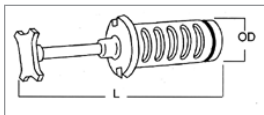

NT Sep Scrn	L	OD
NT1.5SC	8 1/8	1 5/8
NT2SC	10	1 7/8