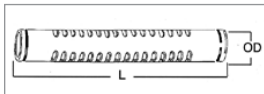

Vu-Flow Replacement Screens

REPLACEMENT SCREENS FOR FILTERS

NT Screens	L	OD
NT30	5 1/8	1 1/8
NT60	8 1/8	1 5/8
NT120	10	1 7/8

L Screens	L	OD
L60	9 7/8	1 5/8
L120	14 7/8	1 7/8

3/4" & 1" NT Filters		1-1/2" NT or Combo Filters		2" NT or Combo Filters	
Part No.	List Price	Part No.	List Price	Part No.	List Price
NT30SC24	\$ 24.33	NT60SC24	\$ 39.95	NT120SC24	\$ 67.31
NT30SC30	24.33	NT60SC30	39.95	NT120SC30	67.31
NT30SC40	24.33	NT60SC40	39.95	NT120SC40	67.31
NT30SC60	24.98	NT60SC60	43.72	NT120SC60	72.26
NT30SC100	24.98	NT60SC100	43.72	NT120SC100	72.26
NT30SC140	24.98	NT60SC140	43.72	NT120SC140	72.26
NT30SC250	28.21	NT60SC250	48.78	NT120SC250	79.91
NT30SC500	28.21	NT60SC500	48.78	NT120SC500	79.91
NT30SC1000	28.21	NT60SC1000	48.78	NT120SC1000	79.91