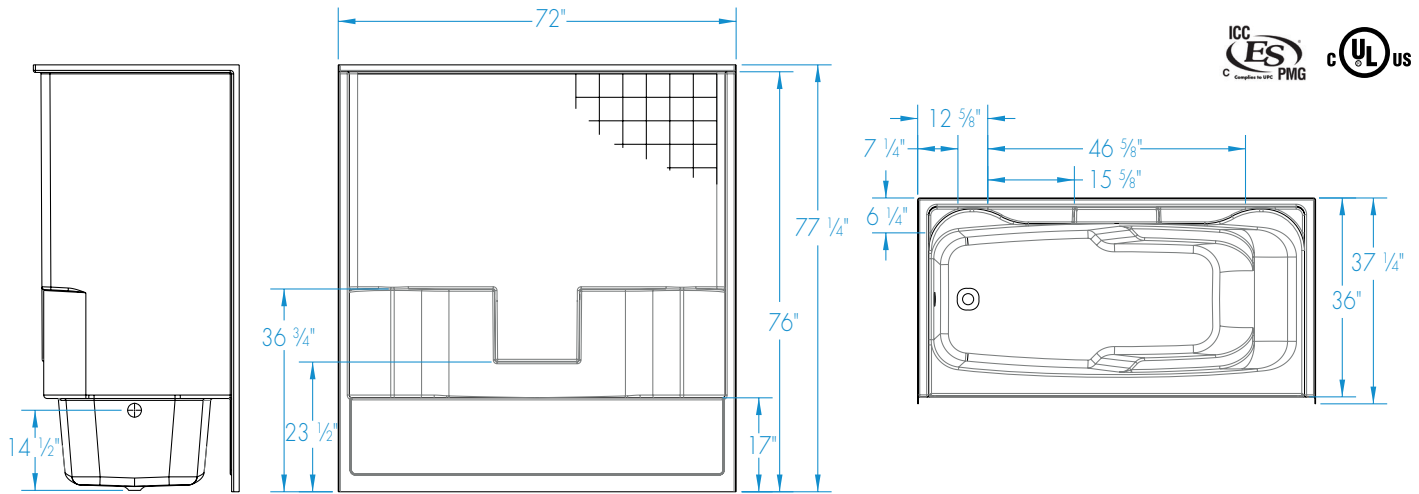

## OPTIONS

- Removable access panel (whirlpool models)
- Designer drain, waste & overflow
- Shower Door Series L0516

# 7236STWP

72 x 36 x 76  
inches

## DIMENSIONS

Specifications	inches
Width: Overall / Net	72
Depth: Overall / Net	37 1/4 / 36
Height: Overall / Net	77 1/4 / 76
Enclosure Opening	68
Skirt Height	17
Drain Rough-In (from Back Wall)	18 3/8
Drain Rough-In (from Side Wall)	2
Drain: Diameter / Clearance	2 / 1/4

## FRAMING DIMENSIONS

Type	D Depth	W Width	H Height	A	B	C
Alcove	37 1/4	72 1/8	-	Box Out	2	18 3/8