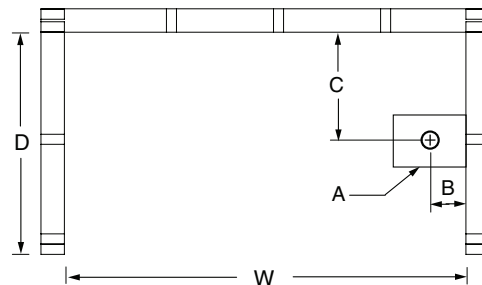

## FEATURES

lbs Dimensional Tolerance  $\pm 3/8"$ . Dimensions needed for site preparation should be measured from the unit. Aquatic assumes no responsibility for preparatory work.

Model #	Material	Wall Finish	Jets	Motor	Controls	Drain	Net Wt.	Pkg. Wt.
Soaker #7236ST	AcrylX™	Smooth Tile	0	-	-	LH or RH	167	172
Whirlpool #7236STWP	AcrylX™	Smooth Tile	6	63 GPM	Pneumatic	LH or RH	217	222

## DIMENSIONS

Specifications	inches
Width: Overall / Net	72
Depth: Overall / Net	37 1/4 / 36
Height: Overall / Net	77 1/4 / 76
Enclosure Opening	68
Skirt Height	17
Drain Rough-In (from Back Wall)	18 3/8
Drain Rough-In (from Side Wall)	2
Drain: Diameter / Clearance	2 / 1/4

## FRAMING DIMENSIONS

Type	D Depth	W Width	H Height	A	B	C
Alcove	37 1/4	72 1/8	-	Box Out	2	18 3/8