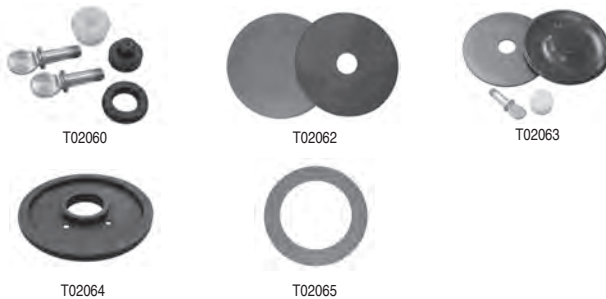

## Ballcock Repair Parts For Hoover\* / Amerline\*

PART NO.	DESCRIPTION	CTN/MSTR
T02050	Standard kit with 4 screws	1/25

## Ballcock Repair Parts For Kohler\*

PART NO.	DESCRIPTION	CTN/MSTR
T02051	Black plunger with cap and seal	1/10

## Ballcock Repair Parts For Fluidmaster\*

PART NO.	DESCRIPTION	CTN/MSTR
T02052	Diaphragm N/S heavy duty white for hard water and chloramines (Ref. 242F)	1/10
T02053	Standard black diaphragm (Ref. 242)	1/10

## Mansfield Ballcock and Flush Valve Repair Parts

• Original Mansfield parts

PART NO.	DESCRIPTION	CTN/MSTR
T02060	03, 09, XQ-16 ballcock repair kit	1/10
T02062	08 ballcock repair kit	1/10
T02064	208/209 flush valve diaphragm	10/50
T02065	210/211 flush valve seal	10/700