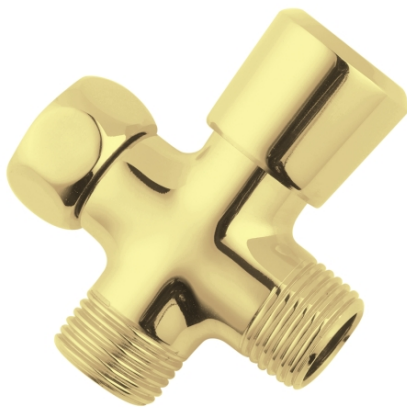

Inversa Diverter

Finishes : **Polished Brass** Part no. : **28719933**

Description

Features

- Diverter
- Brass
- ½" NPT

Item details

List Price \$ 94.00

Compliance

Product image

Scale drawing