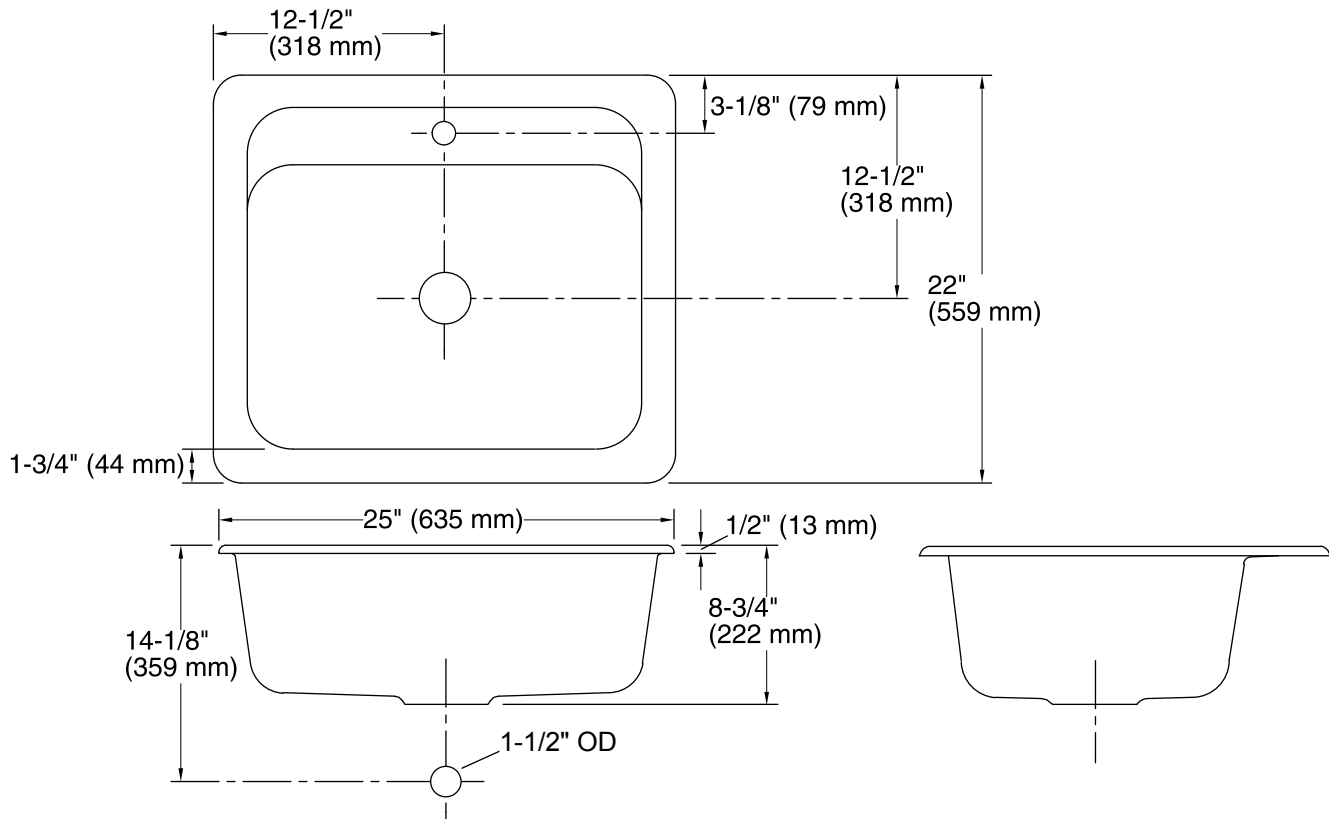

Mayfield™
Top-mount Kitchen Sink
K-5964-1

Features

- Single bowl.
- Single faucet hole.
- 25" (635 mm) x 22" (559 mm)

Material

- KOHLER cast iron.
- Acid-resistant enamel finish.

Installation

- Top-mount

Recommended Accessories

Technical Information

All product dimensions are nominal.

Bowl configuration:	Single
Installation:	Top-mount
Cutout:	Top-mount, 23-3/4" x 20-3/4" (603 mm x 527 mm) with 1" (25 mm) radius corners
Bowl area (Only)	Length: 22" (559 mm) Width: 15" (381 mm) Bowl depth: 8" (203 mm) Water depth: 7-3/4" (197 mm)
Drain hole:	3-5/8" (92 mm)
Template:	Top-mount, 1031341-7, not required, not included