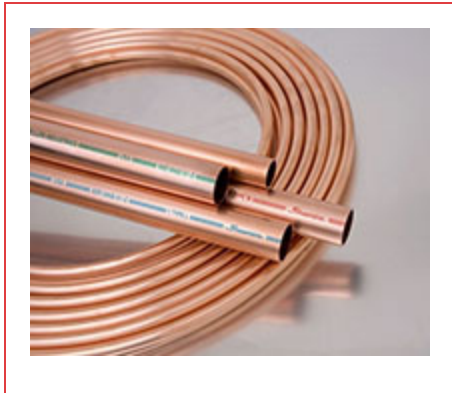

ITEM # LH40010, PLUMBING WATER TUBE, 4" X 10'

Streamline® Copper Tube sets the standard for quality, consistency and service in the plumbing industries. With a full line of copper tube products to support most all plumbing supply and DWV applications, Streamline® Copper Tube is available in all common types including, Type K, Type L, Type M and DWV. Each piece of tube is incised marked and color coded for easy, long lasting identity. Manufactured in accordance with applicable standards, our ongoing commitment to quality continues to make

[+ more](#)

[Specifications](#) | [Dimensions](#) | [Details](#)

Specifications

Type	Type L
Standards	ASTM B88 NSF 61 UNS C12200
Weight	5.38 lb
Material	C12200

Operating Temperature [Copper Tube for HVACR Applications](#)