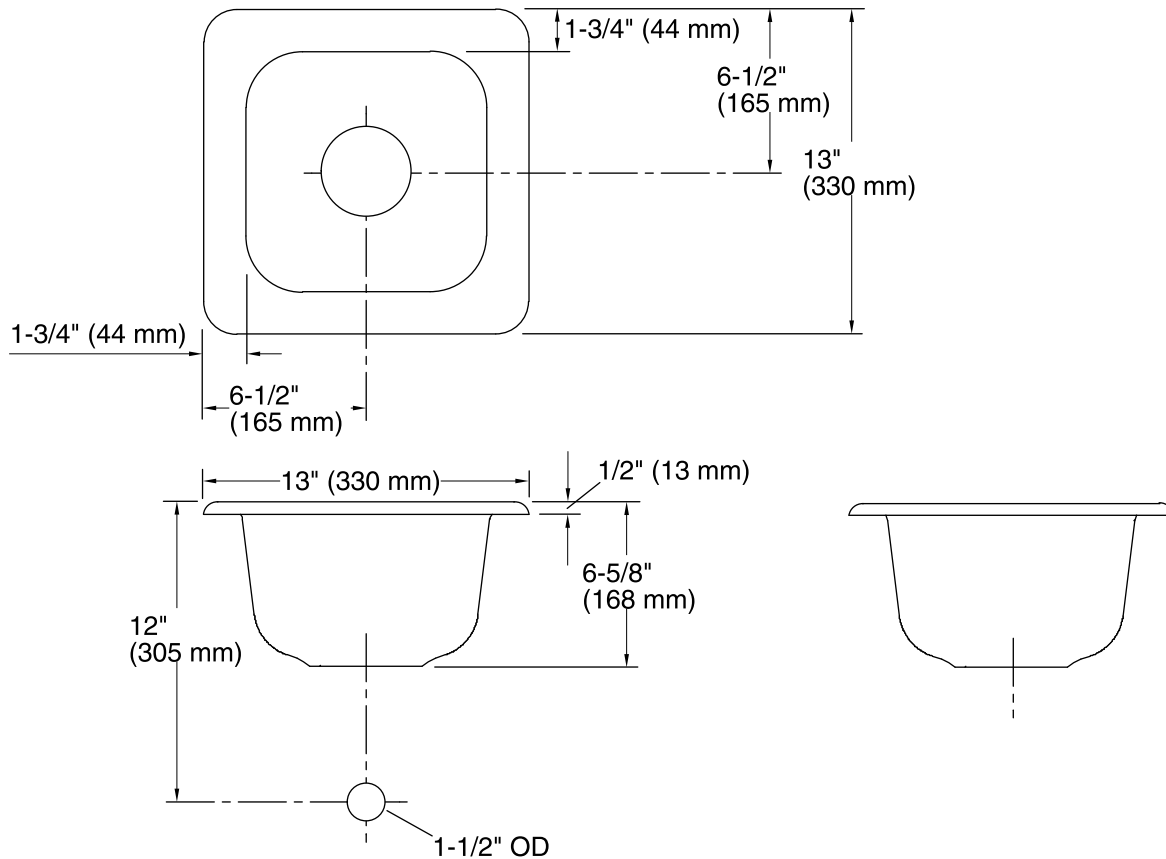

Addison™

Top-mount Bar Sink

K-6552

Features

- 15-inch minimum base cabinet width.
- KOHLER cast iron.
- Acid-resistant enamel finish.
- Top-mount.
- Single compartment.
- 13" (330 mm) x 13" (330 mm).

Recommended Accessories

THE BOLD LOOK
OF **KOHLER**®

Technical Information

All product dimensions are nominal.

Bowl configuration:	Single
Installation:	Top-mount
Cutout:	Top-mount, 11-3/4" x 11-3/4" (298 mm x 298 mm) with 1" (25 mm) radius corners
Bowl area	Length: 10" (254 mm) Width: 10" (254 mm) Bowl depth: 6" (152 mm)
Drain hole:	3-5/8" (92 mm)