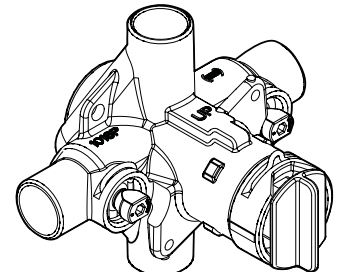

Buy it for looks. Buy it for life.®

Illustrated Parts

CHATEAU® POSI-TEMP® Single-Handle Tub/Shower Valve Only

MODEL

FP62370
FP62320
FP62300
FP62380

CONNECTION

CC
CC
IPS
PEX

STOPS

Yes
No
No
No

■ Order by Part Number

FP62380

FP62320

FP62370

TO ORDER PARTS CALL: 1-800-BUY-MOEN

www.moen.com