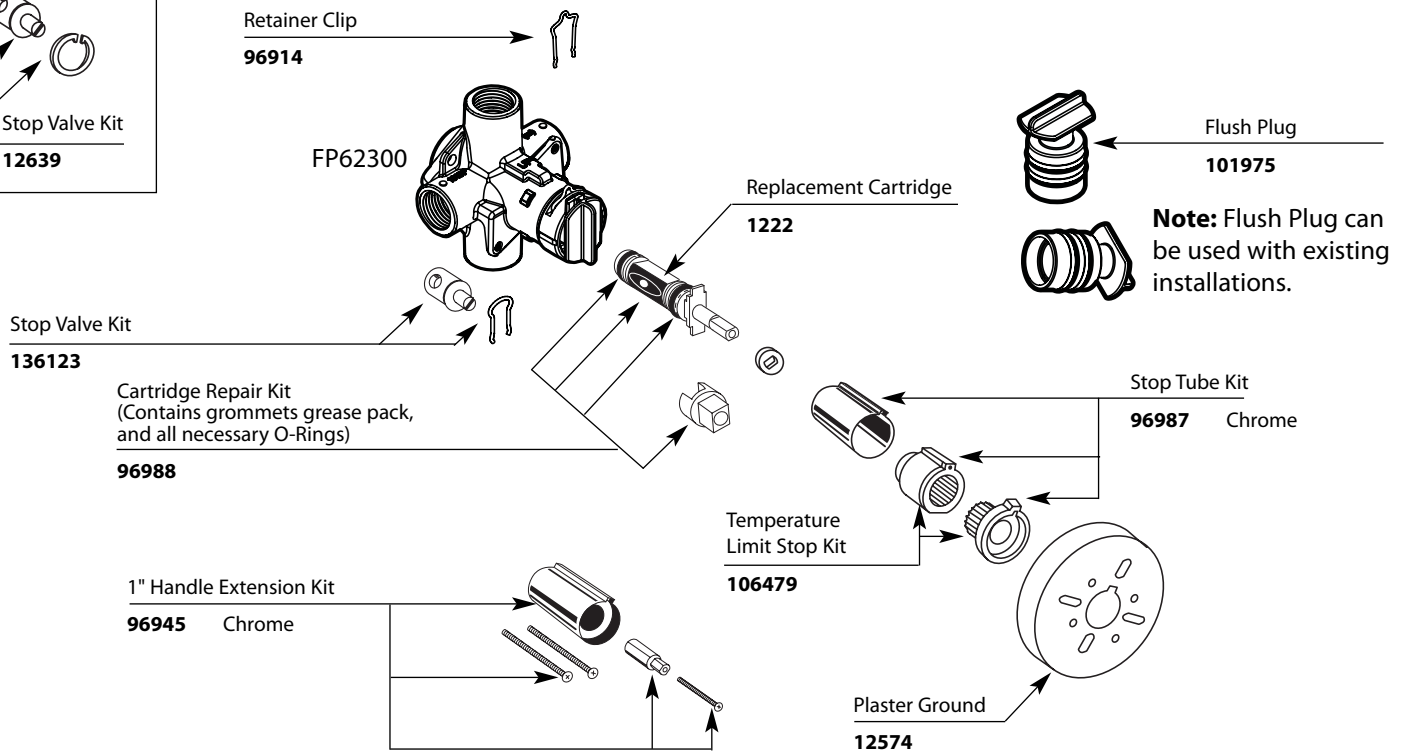

Buy it for looks. Buy it for life.®

Illustrated Parts

CHATEAU® POSI-TEMP® Single-Handle Tub/Shower Valve Only

MODEL

FP62370
FP62320
FP62300
FP62380

CONNECTION

CC
CC
IPS
PEX

STOPS

Yes
No
No
No

■ Order by Part Number

FP62380

FP62320

FP62370

TO ORDER PARTS CALL: 1-800-BUY-MOEN

www.moen.com