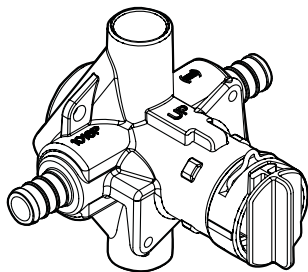

Buy it for looks. Buy it for life.®

Illustrated Parts

CHATEAU® POSI-TEMP® Single-Handle Tub/Shower Valve Only

MODEL

FP62370
FP62320
FP62300
FP62380

CONNECTION

CC
CC
IPS
PEX

STOPS

Yes
No
No
No

■ Order by Part Number

FP62380

TO ORDER PARTS CALL: 1-800-BUY-MOEN

www.moen.com