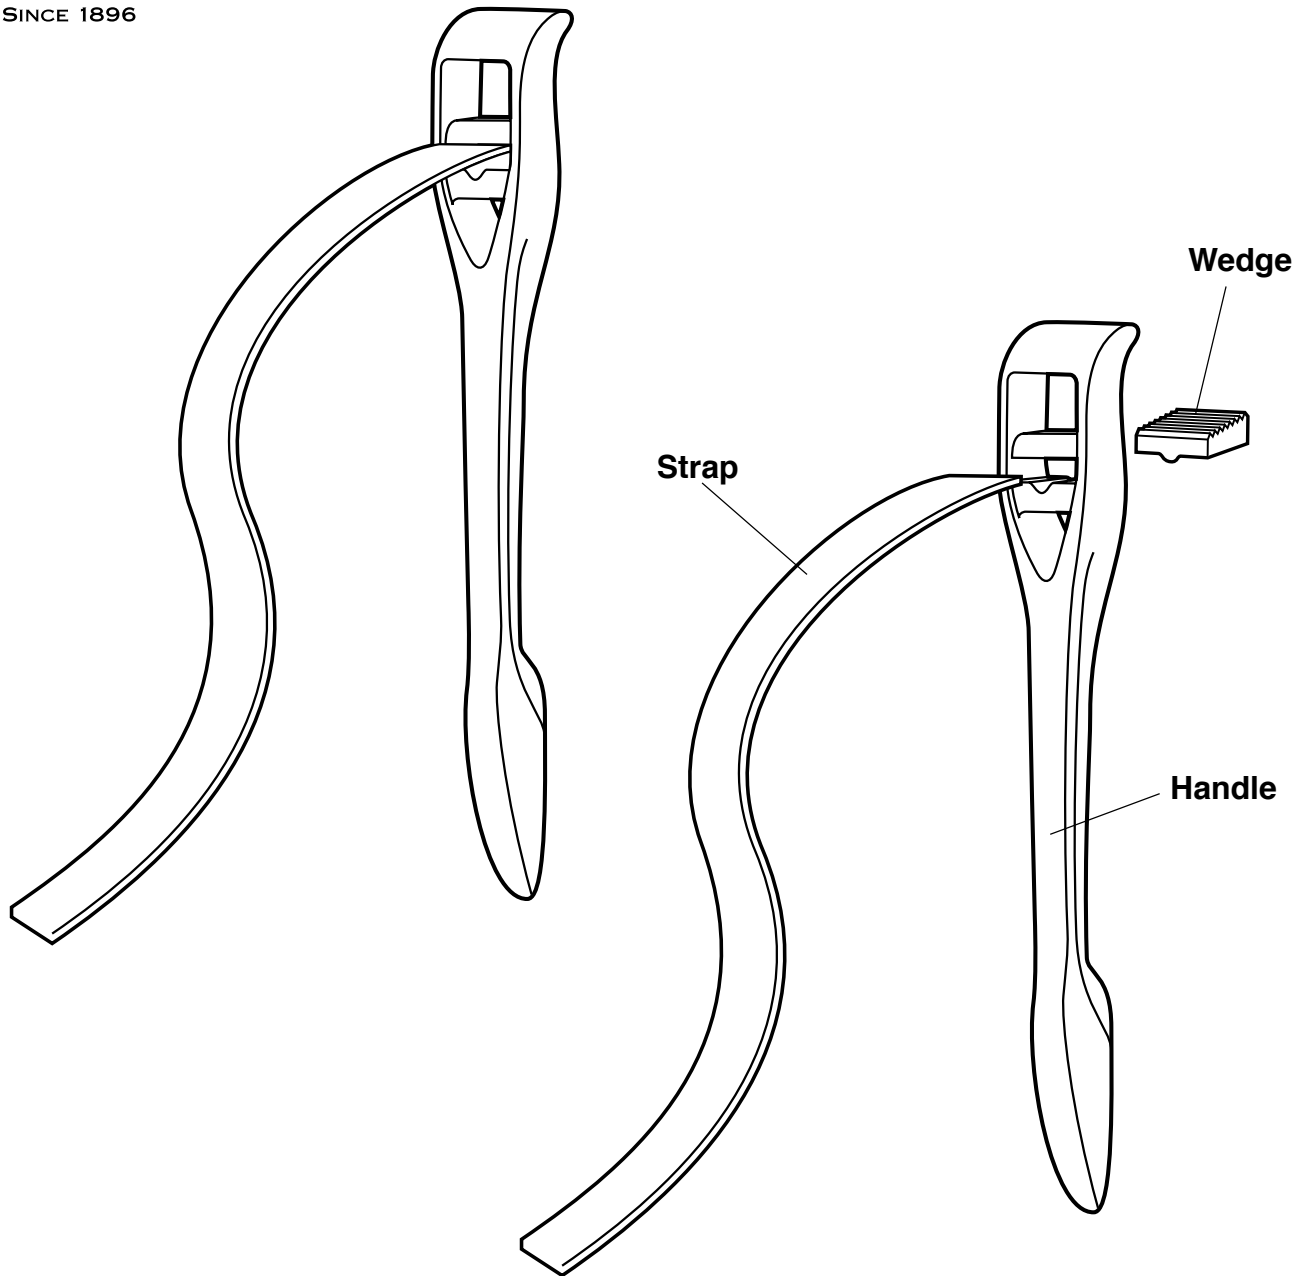

PIPE TOOLS & VISES
SINCE 1896

Strap Wrenches ("A" models)

Replacement Parts

Parts List

STRAP			WEDGE	
Tool	Item Code	Cat. No.	Item Code	Cat. No.
SW12A	92248	SW12AS	92251	SW12AW
SW12A30	92247	SW12A30S	92251	SW12AW
SW18A	92249	SW18AS	92252	SW18AW
SW18A48	92246	SW1848AS	92252	SW18AW
SW24A	92250	SW24AS	92253	SW24AW
SW24A72	92236	SW2472AS	92253	SW24AW