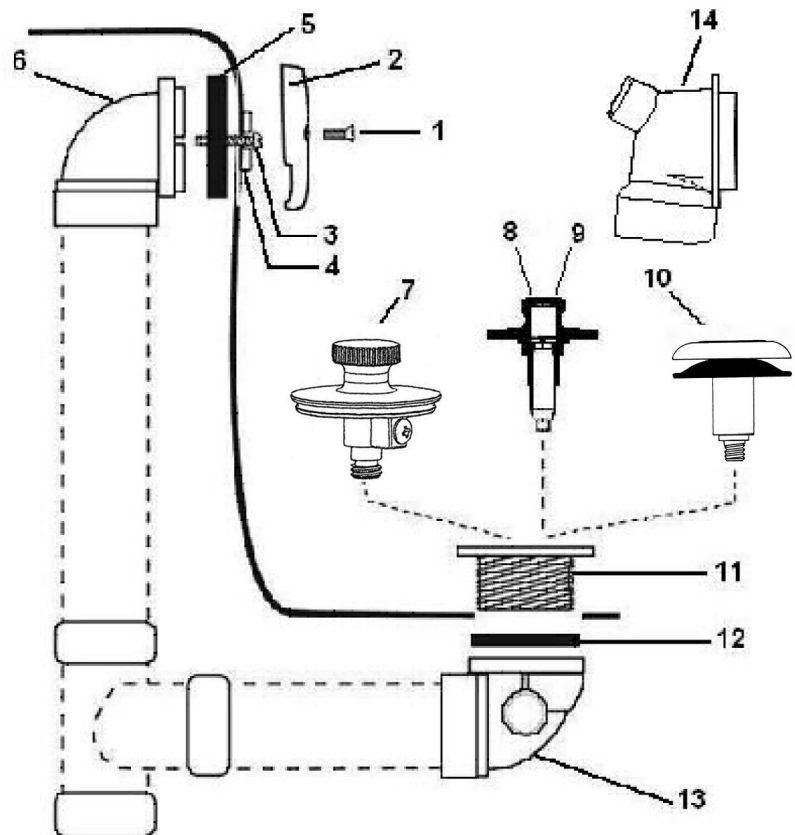

PFW0320 /PFW0350 Series

W&O Half Kit - SCH40

✓ For Submittal	Model Number	Description	Style	Drain Body	Finish
	PFW0320	W&O Half Kit - ABS SCH40	Lift & Turn	Zinc	Chrome plated trim
	PFW0321	W&O Half Kit - ABS SCH40	Toe Tap	Brass	Chrome plated trim
	PFW0322	W&O Half Kit - ABS SCH40	Lift & Turn	Brass	Chrome plated trim
	PFW0350	W&O Half Kit - PVC SCH40	Lift & Turn	Zinc	Chrome plated trim
	PFW0351	W&O Half Kit - PVC SCH40	Toe Tap	Brass	Brushed nickel trim
	PFW0352	W&O Half Kit - PVC SCH40	Toe Tap	Brass	Chrome plated trim
	PFW0353	W&O Half Kit - PVC SCH40	Toe Tap	Brass	Polished brass trim
	PFW0354	W&O Half Kit - PVC SCH40	Lift & Turn	Brass	Brushed nickel trim
	PFW0355	W&O Half Kit - PVC SCH40	Lift & Turn	Brass	Chrome plated trim
	PFW0356	W&O Half Kit - PVC SCH40	Lift & Turn	Brass	Polished brass trim

PFW0320

No.	Model Number	Part name	Material
1	PF402	Overflow plate screw	Brass
2		Overflow plate	Zinc
3	PF402BS	Adapter screw	Brass
4		Adapter bar	Aluminum
5	N/A	Overflow gasket	Rubber
6	N/A	Overflow elbow	PVC/ABS
7	PFW0900	Lift & Turn Stopper 3/8	Zinc
8	PFW0902	Push/Pull Stopper 3/8	Zinc
9	PFW0903	Push/Pull Stopper 3/8 & 5/16	Zinc
10	PFW0901	Toe Tap Stopper 3/8	Plastic
11	PFW0904*	Strainer body	Brass
12		Strainer body gasket	Rubber
13	N/A	Waste elbow	PVC/ABS
14	PFW0950	Condensate elbow	PVC

*Compatible with Lift & Turn stopper only (PFW0900)

Warranty and Codes

This PROFLO product carries a 1-year limited warranty.