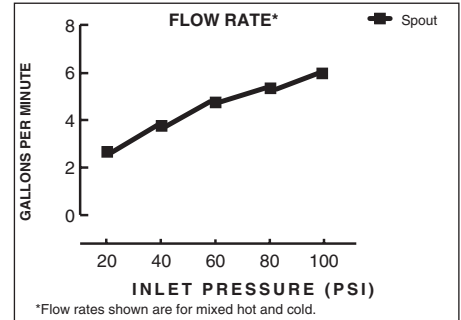

UPGRADABLE PRESSURE BALANCE BATH/SOWER FITTING VOLUME AND TEMPERATURE CONTROL VALVE

Valve + Trim: Trim Kit & Valve Body Packaged Separately

To order: Specify valve body *and* trim kit desired

Example: R120 - Direct Sweat Valve Body

T495.502 - Reliant+ Bath/Shower Trim Kit

CODES AND STANDARDS

These products meet or exceed the following codes and standards:

ANSI A 117.1

ASSE 1016

ASME A112.18.1

CSA B 125

• Showerhead with 2.5gpm/9.5L.min. flow restrictor.

VALVES				
	R120	R120SS	R125	R125SS
	Direct Sweat Inlets/Outlets	Direct Sweat Inlets/Outlets w/ Screwdriver Stops	Female Thread Inlets/Outlets	Female Thread Inlets/Outlets w/ Screwdriver Stops

TRIM KITS	Colony "Soft"	Reliant+ Lever	Reliant 3	Princeton	Seva	Ceramic	Standard	Jasmine	Tendence	
	B/S	T675.502	T495.502	T385.502	T508.502	T480.502	T000.502	T6282	T808.502	T086.502
Shower	T675.501	T495.501	T385.501	T508.501	T480.501	T000.501	T6281	T808.501	T086.501	
Valve	T675.500	T495.500	T385.500	T508.500	T480.500	T000.500	T6280	T808.500	T086.500	
		Reliant+ Loop 	Reliant 3 w/mod Plate 							
		T495.562	T385.522							
		T495.561	T385.521							
		T495.560	T385.520