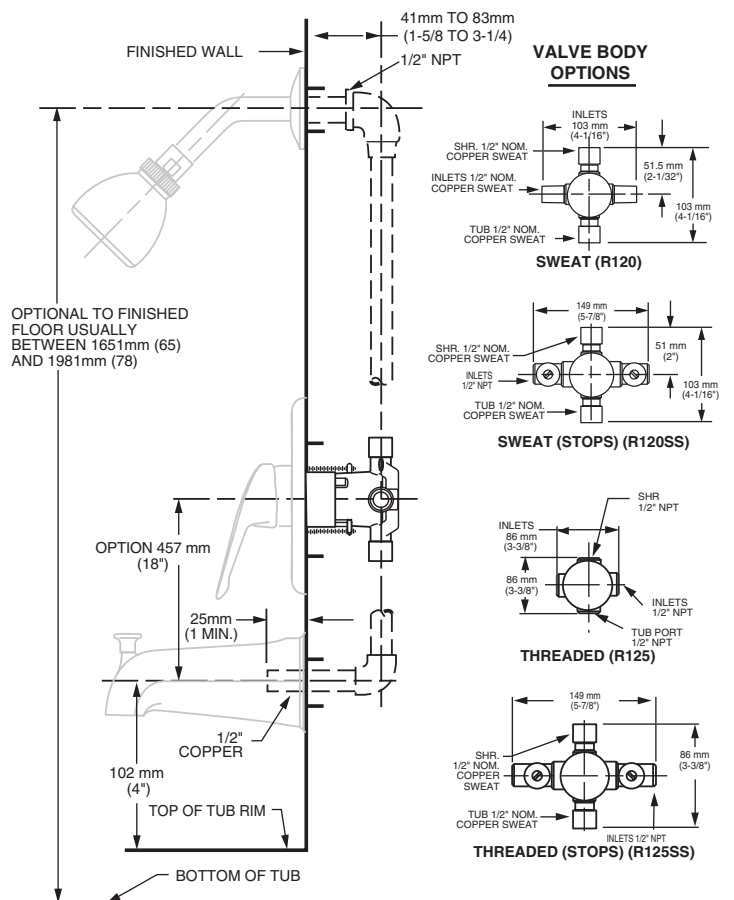

Available Trim Kits

R120 Valve Body Shown

GENERAL DESCRIPTION:

Cast brass body, washerless 47mm ceramic disc valve cartridge with volume and temperature control, and hot limit safety stop. Pressure balancing cartridge maintains constant output temperature in response to changes in relative hot and cold supply pressure. One-half inch inlets and outlets (choice of direct sweat or threaded). Available with screwdriver stops. Rough-in plaster guard designed for use as thin-wall mounting adaptor. Valve body will accept a variety of decorative Bath/Shower trim kits.

Adjustable Hot Limit Safety Stop: Limits the amount of hot water allowed to mix with cold. Reduces the risk of accidental scalding.

Exclusive Plaster Guard: Plaster guard is designed to protect valve during installation and serve as a mounting plate for thin-wall installations. Two piece design allows valve to be tested prior to trim installation.

Wide Rough-in Range: From 1-5/8" to 3-1/4".

MODEL NUMBER:

- ❑ **R120 Pressure Balance Rough Valve Body only**
Direct sweat inlets/outlets. LESS trim.
- ❑ **R120SS Pressure Balance Rough Valve Body only with Screwdriver stops**
Direct sweat inlets/outlets. Screwdriver stops. LESS trim.
- ❑ **R125 Pressure Balance Rough Valve Body only**
Female thread inlets/outlets. LESS trim.
- ❑ **R125SS Pressure Balance Rough Valve Body only with Screwdriver stops**
Female thread inlets/outlets. Screwdriver stops. LESS trim.

See reverse for available trim kits.

SUGGESTED SPECIFICATION:

Bath/shower fitting shall feature a cast brass valve body. Shall feature ceramic disc valve cartridge which allows user to control both water temperature and volume. Fitting shall be equipped with pressure balancing cartridge engineered to eliminate cross flow and avoid failure due to mineral deposits. Shall also feature a hot limit safety stop. Fitting shall be: Rough Valve Body - American Standard Model # R12____, Trim Kit - American Standard Model # _____.