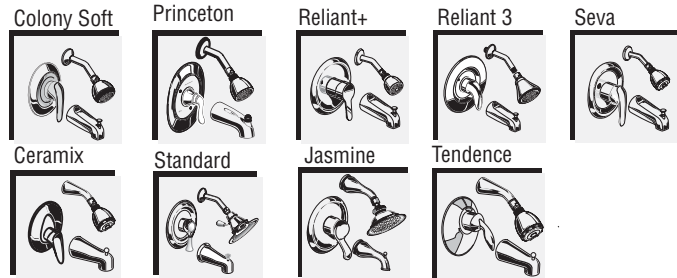

Available Trim Kits

R120 Valve Body Shown

GENERAL DESCRIPTION:

Cast brass body, washerless 47mm ceramic disc valve cartridge with volume and temperature control, and hot limit safety stop. Pressure balancing cartridge maintains constant output temperature in response to changes in relative hot and cold supply pressure. One-half inch inlets and outlets (choice of direct sweat or threaded). Available with screwdriver stops. Rough-in plaster guard designed for use as thin-wall mounting adaptor. Valve body will accept a variety of decorative Bath/Shower trim kits.

PRODUCT FEATURES:

Cast Brass Valve Body: Durable - Quality that will last a lifetime. Ideal material for prolonged contact with water.

Ceramic Disc Valve Cartridge: Assures a lifetime of drip-free performance. Allows easy control over both water temperature and volume.

***EverClean™ Finish:**

- Offered on: Polished Chrome (002), Stainless Steel (075), Polished Brass (099) and Satin Nickel (295) finish. (and any combination of these finishes).
- One wipe effortlessly removes spots.
- Eliminates the need for cleaners and scrubbing.