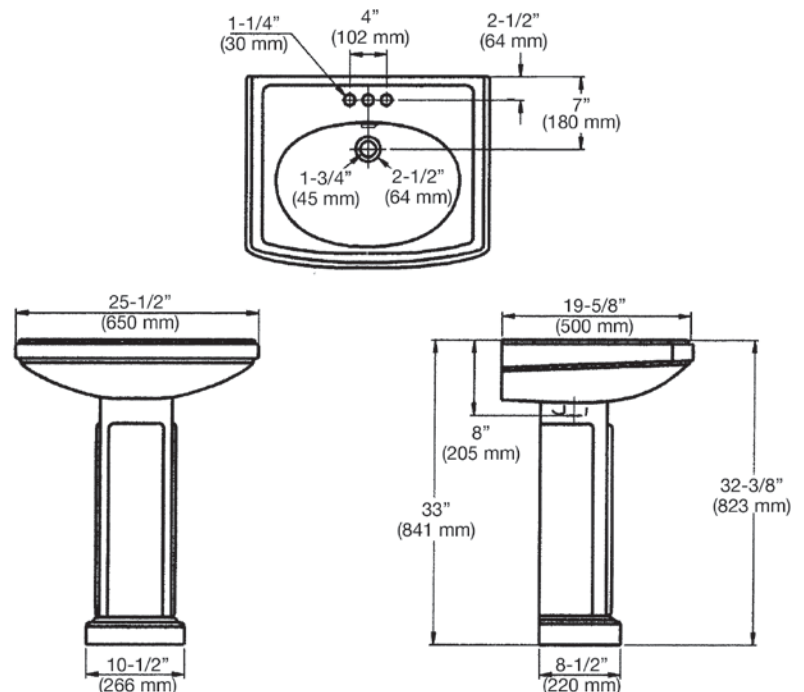

PF1410/PF1011

Pedestal Lavatory Vitreous China

Product Features

- Vitreous china
- Available 4CC or 8CC
- Pedestal conceals all plumbing
- Mounting brackets and instructions included

Color Palette

- White

Model Numbers

- PF14104WH** 25-3/5" x 19-7/10" 4CC VC Lav Top White
PF14108WH 25-3/5" x 19-7/10" 8CC VC Lav Top White
PF1011WH VC Ped Only F/PF1410 Lav White

PF14104WH/PF1011WH

Product Specifications

* All measurements are nominal. Please verify before actual installation.