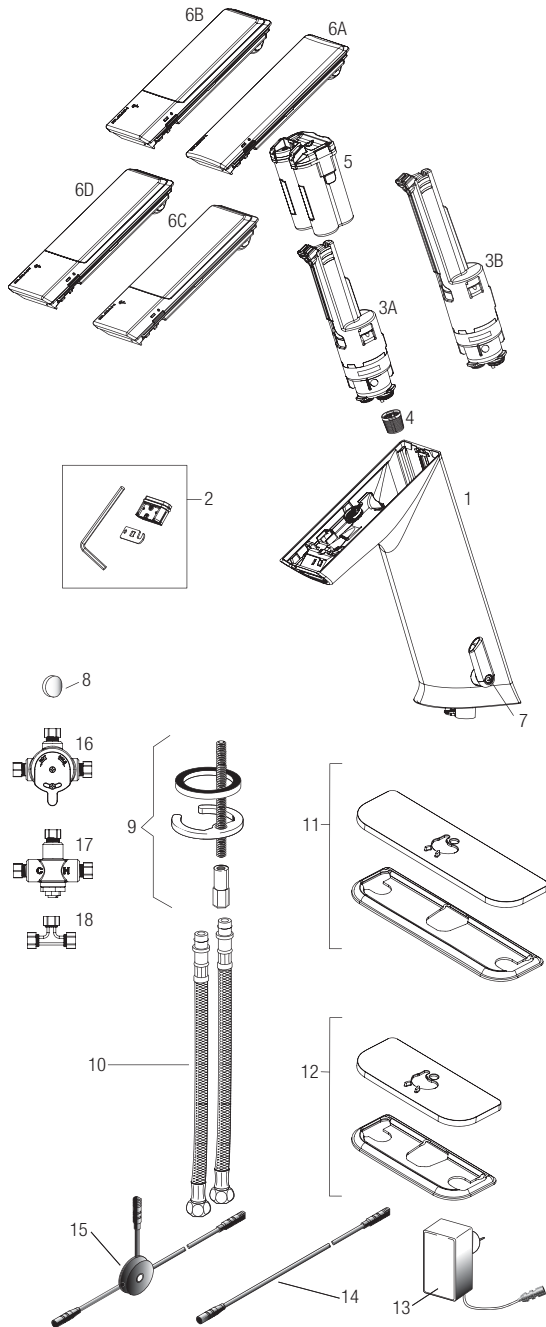

BASYS™ Infrared Sensor Activated

PARTS LIST—BASYS FAUCETS

Item No.	Code No.	Part No.	Description
1.	—	—	Mid Mount Faucet Assembly
	—	—	Mid Mount Faucet Assembly with Mixer
	—	—	High Mount Faucet Assembly
	—	—	High Mount Faucet Assembly with Mixer
2.	3324104	EFX-1002-A	0.5 gpm/1.9 Lpm Multi-Lam Insert (includes insert, o-ring, 2.5 mm allen key and removal tool)
	3324103	EFX-1001-A	1.5 gpm/5.7 Lpm Aerated Stream Insert (includes insert, o-ring, 2.5 mm allen key and removal tool)
	3324102	EFX-1000-A	1.5 gpm/5.7 Lpm Laminar Stream Insert (includes insert, o-ring, 2.5 mm allen key and removal tool)
3A.	3324122	EFX-15-A	0.5 gpm/1.9 Lpm Solenoid Valve Caddy Assembly – Mid Mount (Green)
	3324123	EFX-16-A	1.5 gpm/5.7 Lpm Solenoid Valve Caddy Assembly – Mid Mount (Blue)
3B.	3324124	EFX-17-A	0.5 gpm/1.9 Lpm Solenoid Valve Caddy Assembly – High Mount (Green)
	3324125	EFX-18-A	1.5 gpm/5.7 Lpm Solenoid Valve Caddy Assembly – High Mount (Blue)
4.	0324019	EFX-19	Strainer (Filter)
5.	3324128	EFX-7-A	Battery Pack Assembly
6A.	3324118	EFX-1-A	Crown Assembly
6B.	3324119	EFX-3-A	Solar Crown Assembly
6C.	3324120	EFX-4-A	Solar Crown with LCD Assembly
6D.	3324121	EFX-5-A	LCD Crown Assembly
7.	—	—	Mixer Handle Assembly
8.	0324035	EFX-33	Handle Cap
9.	0335000	EFX-1	Faucet Mounting Kit (Pedestal)
10.	3325023	EFX-1008	13" (330 mm) Flexible Supply Hoses (2)
11.	3324101	EFX-26-A	Trim Plate for 8" Centerset Sink
12.	3324100	EFX-20-A	Trim Plate for 4" Centerset Sink
13.	0324027	EFX-27	Plug-in Voltage Adapter (US)
	—	EFX-28	Plug-in Voltage Adapter (EU)
	—	EFX-29	Plug-in Voltage Adapter (UK)
	0335037	EFX-37	Box Type Voltage Adapter
14.	0335024	EFX-24-A	11-13/16" (300 mm) Extension Cable
	0335025	EFX-25-A	47-1/4" (1200 mm) Extension Cable
	0335015	EFX-17-A	126" (3200 mm) Extension Cable
15.	0335023	EFX-23-A	Splitter
16.	3326009	MIX-60-A	Mechanical, Below Deck Mixing Valve
17.	0326045	MIX-135-A	Thermostatic, Below Deck Mixing Valve
18.	3365461	ETF-617-A	Bak-Chek Tee