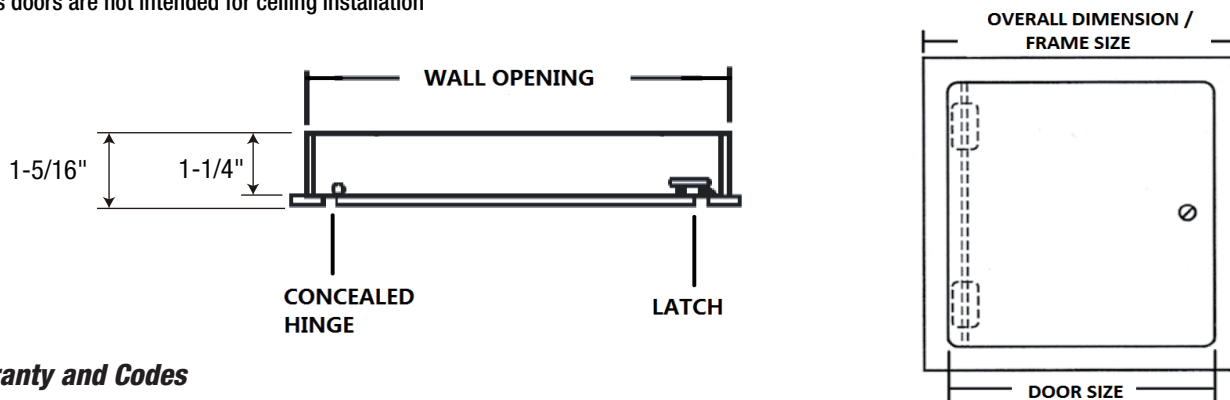

Warranty and Codes

This PROFLO faucet carries a limited lifetime warranty when installed in residential applications. The warranty is five years in commercial applications.