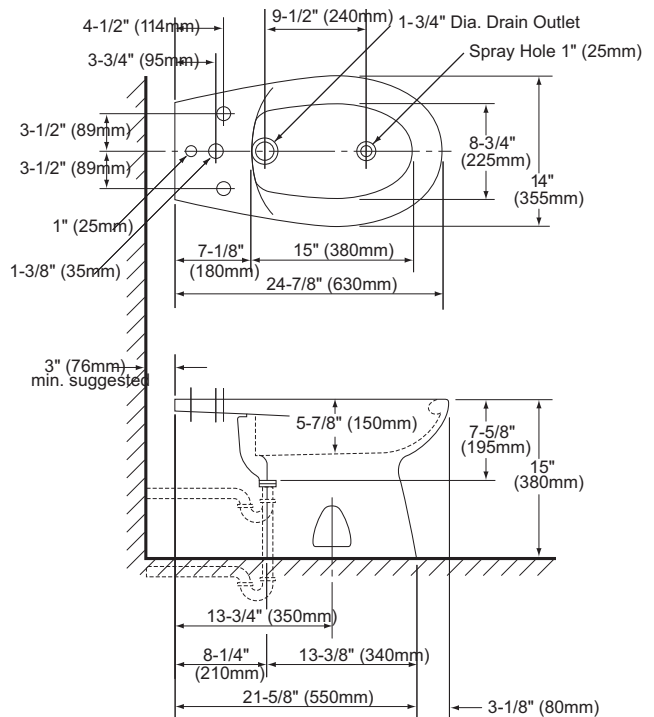

BT500B

BT500AR

PRODUCT SPECIFICATION

The bidet shall be made of vitreous china. Bidet shall be drilled for fixture-mounted centerset over-the-rim bidet faucet (single-hole) or front fill and vertical spray (4-hole). Bidet shall be for above or below the floor rough-in. Bidet shall be single-hole TOTO model number BT500AR_____ or 4-hole TOTO model number BT500B_____.

CODES/STANDARDS

- Meets and exceeds ASME A112.19.2/CSA B45.1
- Certifications: IAPMO(cUPC), State of Massachusetts, City of Los Angeles, and others

BT500AR/BT500B

Piedmont® Bidet

SPECIFICATIONS

- Waste 1-1/4" O.D.
- Size 24-7/8" L x 14"W x 15"H
- Faucet BT500AR - For single hole, centerset, deck-mounted bidet faucet.
BT500B - With flushing rim and vertical spray. Designed for deck-mounted bidet faucet with diverter and vacuum breaker.
- Warranty One Year Limited Warranty
- Material Vitreous china
- Shipping Weight BT500AR/BT500B - 38.7lbs
- Shipping Dimensions BT500AR/BT500B - 28-1/2" L x 17-3/8"W x 16-3/8"H

BT500AR

BT500B

TOTO

These dimensions and specifications are subject to change without notice