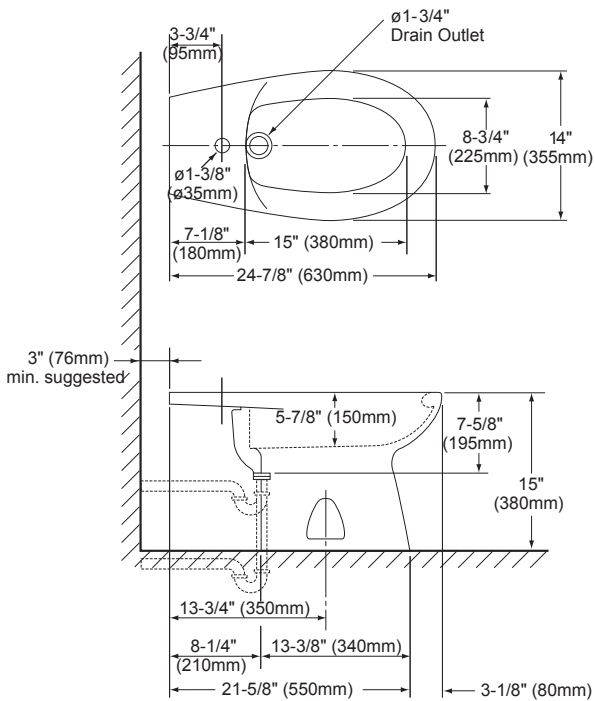

BT500B

BT500AR

PRODUCT SPECIFICATION

The bidet shall be made of vitreous china. Bidet shall be drilled for fixture-mounted centerset over-the-rim bidet faucet (single-hole) or front fill and vertical spray (4-hole). Bidet shall be for above or below the floor rough-in. Bidet shall be single-hole TOTO model number BT500AR_____ or 4-hole TOTO model number BT500B_____.

CODES/STANDARDS

- Meets and exceeds ASME A112.19.2/CSA B45.1
- Certifications: IAPMO(cUPC), State of Massachusetts, City of Los Angeles, and others

BT500AR/BT500B

Piedmont® Bidet

SPECIFICATIONS

- Waste 1-1/4" O.D.
- Size 24-7/8" L x 14"W x 15"H
- Faucet BT500AR - For single hole, centerset, deck-mounted bidet faucet.
BT500B - With flushing rim and vertical spray. Designed for deck-mounted bidet faucet with diverter and vacuum breaker.
- Warranty One Year Limited Warranty
- Material Vitreous china
- Shipping Weight BT500AR/BT500B - 38.7lbs
- Shipping Dimensions BT500AR/BT500B - 28-1/2" L x 17-3/8"W x 16-3/8"H

BT500AR

BT500B

TOTO

These dimensions and specifications are subject to change without notice