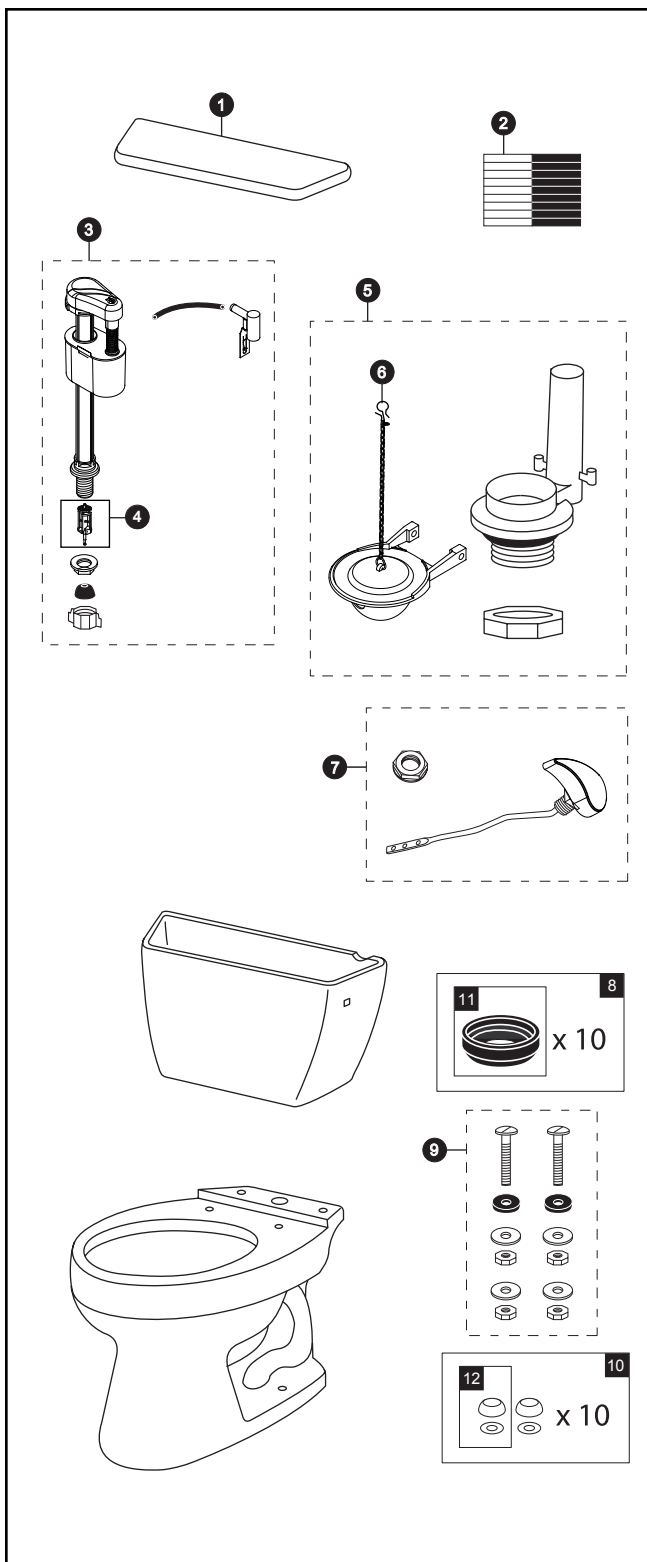

CST743SR

CST743SR
ST743SR
C743S

Drake® 1.6 Gpf Toilet, Round, G-Max®, 12" Rough-In, Right Hand Trip Lever

Actual product may differ slightly from illustration.

Item	Part	Description
1	TCU743CR#01	Tank Lid w/ Velcro Tape
	TCU743CR#03	Tank Lid w/ Velcro Tape
	TCU743CR#04	Tank Lid w/ Velcro Tape
	TCU743CR#11	Tank Lid w/ Velcro Tape
	TCU743CR#12	Tank Lid w/ Velcro Tape
	TCU743CR#51	Tank Lid w/ Velcro Tape
2	THU107	Velcro Tape
3	TSU24A	Fill Valve
4	THU229	Fill Valve Filter
5	THU129W-A	Flush Valve
6	THU175S	Flapper w/ Chain
7	THU109#01	Trip Lever - Right Hand
	THU109#03	Trip Lever - Right Hand
	THU109#04	Trip Lever - Right Hand
	THU109#11	Trip Lever - Right Hand
	THU109#12	Trip Lever - Right Hand
	THU109#51	Trip Lever - Right Hand
	THU109#BL	Trip Lever - Right Hand
	THU109#BN	Trip Lever - Right Hand
	THU109#CP	Trip Lever - Right Hand
	THU109#PB	Trip Lever - Right Hand
	THU109#PN	Trip Lever - Right Hand
	THU109#RB	Trip Lever - Right Hand
	THU109#RS	Trip Lever - Right Hand
8	THU131	Tank to Bowl Gaskets (for 10 toilets)
9	TSU01D	Tank Mounting Kit
10	THU098#01	Bolt Cap Sets (for 10 toilets) for #01 & #11
	THU098#03	Bolt Cap Sets (for 10 toilets) for #03 & #12
	THU098#04	Bolt Cap Sets (for 10 toilets)
	THU098#51	Bolt Cap Sets (for 10 toilets)
11	9BU024E	3" Tank to Bowl Gaskets (for 10 toilets)
12	THU044#01	Bolt Cap Sets (for 10 toilets) for #01 & #11
	THU044#03	Bolt Cap Sets (for 10 toilets) for #03 & #12
	THU044#04	Bolt Cap Sets (for 10 toilets)
	THU044#51	Bolt Cap Sets (for 10 toilets)

Product Number Explanations

Two-Piece Toilet

(CST) Gravity Type Toilet
(743) Model
(S) G-Max®
(R) Right Hand Trip Lever

Tank

(ST) Tank
(743) Model
(S) G-Max®
(R) Right Hand Trip Lever

Bowl

(C) Bowl
(743) Model
(S) G-Max®

Colors

(#01) Cotton
(#03) Bone
(#04) Gray
(#11) Colonial White
(#12) Sedona Beige
(#51) Ebony

Finishes

(#BL) Black Nickel
(#BN) Brushed Nickel
(#CP) Chrome Plated
(#PB) Polished Brass
(#PN) Polished Nickel
(#RB) Rubbed Bronze
(#RS) Rose Bronze