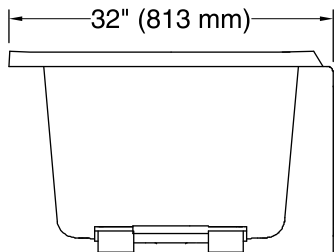

#### Features

- Integral flange.
- Right drain.
- Integral lumbar support and armrests for comfort.
- Textured bottom surface.
- Integral apron.
- Coordinates with other products in the Devonshire® collection.
- 60" (1524 mm) x 32" (813 mm) x 20" (508 mm)

### Technical Information

All product dimensions are nominal.

Installation:	3-Wall Alcove
Drain location:	Right
Basin area, bottom:	42" x 20" (1067 mm x 508 mm)
Basin area, top:	51" x 24" (1295 mm x 610 mm)
Weight:	80 lbs (36.3 kg)
Minimum floor load:	41 lbs/ft <sup>2</sup> (200.2 kg/m <sup>2</sup> )
Water depth:	14" (356 mm)
Water capacity:	60 gal (227.1 L)