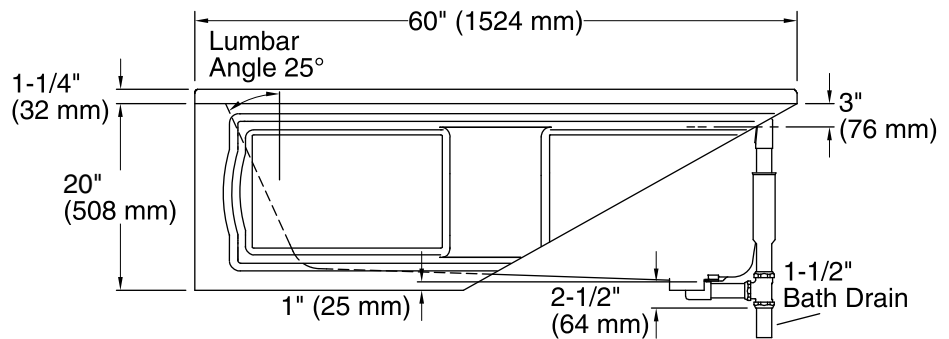

#### Features

- Integral flange.
- Right drain.
- Integral lumbar support and armrests for comfort.
- Textured bottom surface.
- Integral apron.
- Coordinates with other products in the Devonshire® collection.
- 60" (1524 mm) x 32" (813 mm) x 20" (508 mm)

### Technical Information

All product dimensions are nominal.

Installation:	3-Wall Alcove
Drain location:	Right
Basin area, bottom:	42" x 20" (1067 mm x 508 mm)
Basin area, top:	51" x 24" (1295 mm x 610 mm)
Weight:	80 lbs (36.3 kg)
Minimum floor load:	41 lbs/ft <sup>2</sup> (200.2 kg/m <sup>2</sup> )
Water depth:	14" (356 mm)
Water capacity:	60 gal (227.1 L)