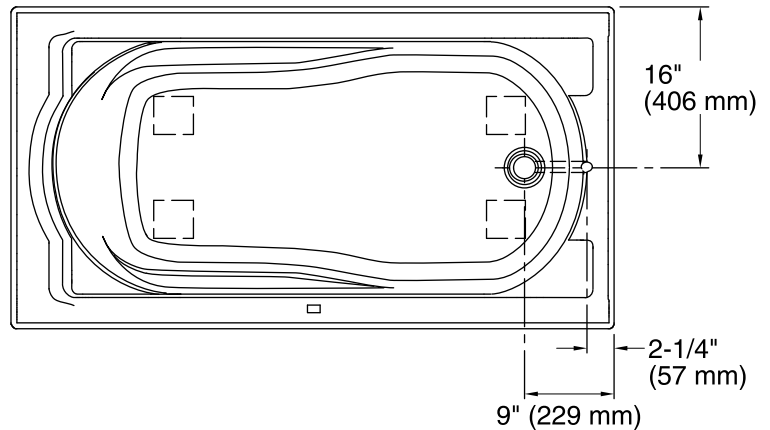

#### Features

- Integral flange.
- Right drain.
- Integral lumbar support and armrests for comfort.
- Textured bottom surface.
- Integral apron.
- Coordinates with other products in the Devonshire® collection.
- 60" (1524 mm) x 32" (813 mm) x 20" (508 mm)

### Technical Information

All product dimensions are nominal.

Installation:	3-Wall Alcove
Drain location:	Right
Basin area, bottom:	42" x 20" (1067 mm x 508 mm)
Basin area, top:	51" x 24" (1295 mm x 610 mm)
Weight:	80 lbs (36.3 kg)
Minimum floor load:	41 lbs/ft <sup>2</sup> (200.2 kg/m <sup>2</sup> )
Water depth:	14" (356 mm)
Water capacity:	60 gal (227.1 L)