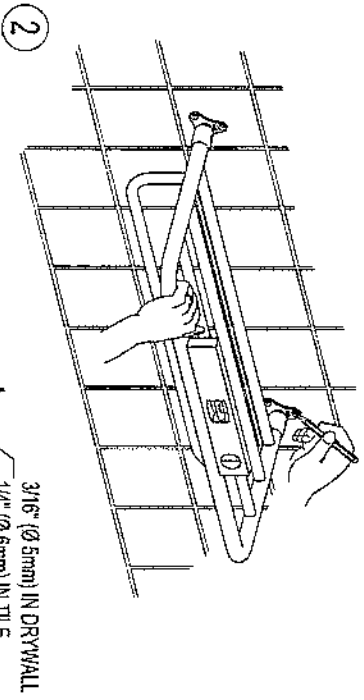

HOTEL SHELF

XX40

*Complement
your purchase
with these
fine accessories
also from
GINGER®:*

- Towel Bars*
- Towel Rings*
- Toilet Tissue Holders*
- Hooks*
- Soap Dishes*
- Tumbler Holders*
- Toiletry Shelves*
- Grab Bars*
- Mirrors*
- Lights*
- Bud Vases*
- Hotel Shelves*
- Shower Curtain Rods*
- Soap & Bottle Baskets*
- Cabinet Hardware*

GINGER

2001 CARNEGIE AVE
SANTA ANA CA
T. 949-417-5207
www.gingerco.com

INSTALLATION
INSTRUCTIONS

GINGER

GINGER

INSTALLATION INSTRUCTIONS

HOTEL SHELF XX40

CARE OF FINE BRASS
To clean, use warm water only.
NEVER use abrasives or detergents.