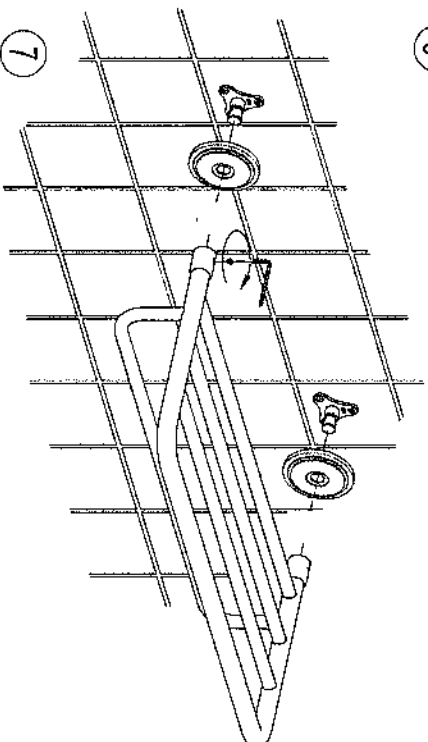

HOTEL SHELF

XX40

*Complement
your purchase
with these
fine accessories
also from
GINGER®:*

- Towel Bars*
- Towel Rings*
- Toilet Tissue Holders*
- Hooks*
- Soap Dishes*
- Tumbler Holders*
- Toiletry Shelves*
- Grab Bars*
- Mirrors*
- Lights*
- Bud Vases*
- Hotel Shelves*
- Shower Curtain Rods*
- Soap & Bottle Baskets*
- Cabinet Hardware*

GINGER

2001 CARNEGIE AVE
SANTA ANA CA
T. 949-417-5207
www.gingerco.com

INSTALLATION
INSTRUCTIONS

GINGER

GINGER

INSTALLATION INSTRUCTIONS

HOTEL SHELF XX40

CARE OF FINE BRASS
To clean, use warm water only.
NEVER use abrasives or detergents.