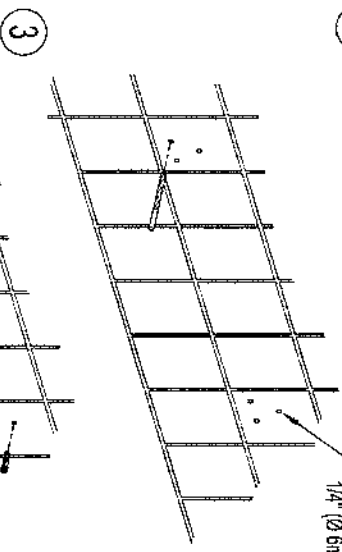

HOTEL SHELF

XX40

*Complement
your purchase
with these
fine accessories
also from
GINGER®:*

- Towel Bars*
- Towel Rings*
- Toilet Tissue Holders*
- Hooks*
- Soap Dishes*
- Tumbler Holders*
- Toiletry Shelves*
- Grab Bars*
- Mirrors*
- Lights*
- Bud Vases*
- Hotel Shelves*
- Shower Curtain Rods*
- Soap & Bottle Baskets*
- Cabinet Hardware*

GINGER

2001 CARNEGIE AVE
SANTA ANA CA
T. 949-417-5207
www.gingerco.com

INSTALLATION
INSTRUCTIONS

GINGER

GINGER

INSTALLATION INSTRUCTIONS

HOTEL SHELF XX40

CARE OF FINE BRASS
To clean, use warm water only.
NEVER use abrasives or detergents.