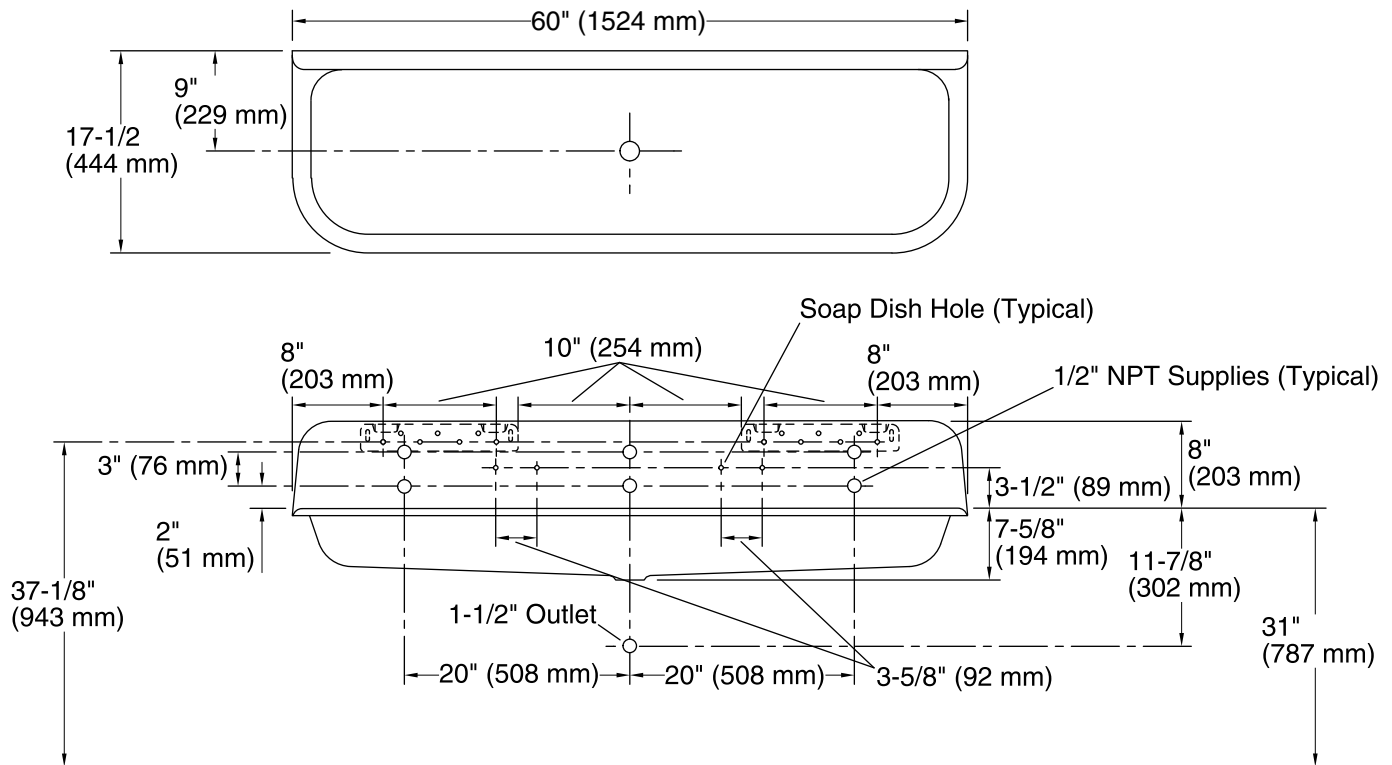

Technical Information

All product dimensions are nominal.

Bowl configuration:	Single
Installation:	Wall-mount
Bowl area (Only)	Length: 56" (1422 mm) Width: 14" (356 mm) Water depth: 7" (178 mm)
Number of deck holes:	6
Faucet hole(s):	1-1/2" (38 mm)
Soap/Lotion hole:	5/16" (8 mm)
Drain hole:	2-1/8" (54 mm)

Notes

Install this product according to the installation guide.