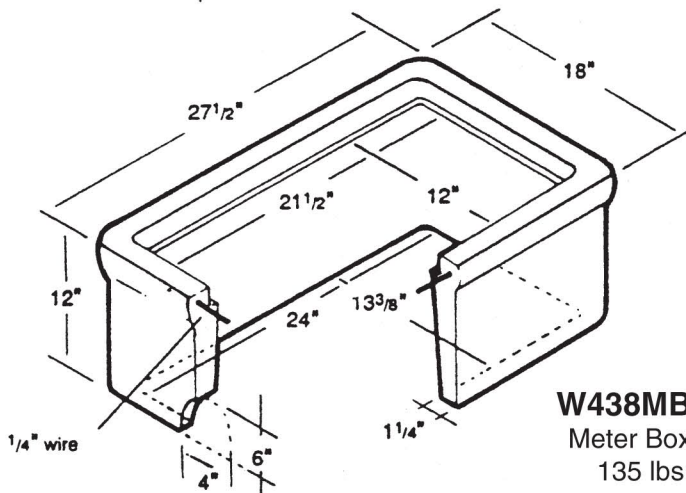

714 South Fee Ana St., Placentia, CA 92870
 (714) 993-1706 • FAX (714) 993-6197

438 Water Series
 13³/₈" x 24" I.D.

W438RL
 Reading Lid
 11 lbs.

W438CR
 Concrete Cover
 for Rockwell
 45 lbs.

W438PC
 2 Piece Cover
 40 lbs.

W438HL
 Concrete Cover
 Cast Iron Hinged Lid Frame
 52 lbs.

W438MB
 Meter Box
 135 lbs.

W438DP
 1/4" Diamond Plate Cover
 Hinged Lid
 42 lbs.

* Other Diamond Plate Covers Available