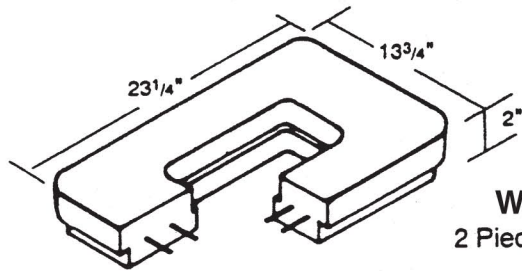

714 South Fee Ana St., Placentia, CA 92870
 (714) 993-1706 • FAX (714) 993-6197

438 Water Series
 13³/₈" x 24" I.D.

W438RL
 Reading Lid
 11 lbs.

W438CR
 Concrete Cover
 for Rockwell
 45 lbs.

W438PC
 2 Piece Cover
 40 lbs.

W438HL
 Concrete Cover
 Cast Iron Hinged Lid Frame
 52 lbs.

W438MB
 Meter Box
 135 lbs.

W438DP
 1/4" Diamond Plate Cover
 Hinged Lid
 42 lbs.

* Other Diamond Plate Covers Available