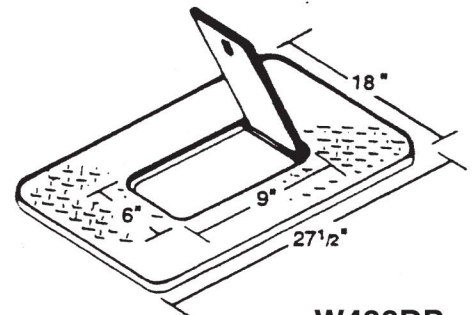

714 South Fee Ana St., Placentia, CA 92870
 (714) 993-1706 • FAX (714) 993-6197

438 Water Series
 13³/₈" x 24" I.D.

W438RL
 Reading Lid
 11 lbs.

W438CR
 Concrete Cover
 for Rockwell
 45 lbs.

W438PC
 2 Piece Cover
 40 lbs.

W438HL
 Concrete Cover
 Cast Iron Hinged Lid Frame
 52 lbs.

W438MB
 Meter Box
 135 lbs.

W438DP
 1/4" Diamond Plate Cover
 Hinged Lid
 42 lbs.

* Other Diamond Plate Covers Available