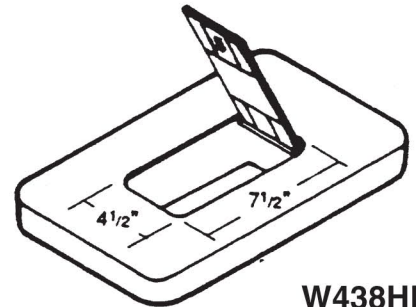

714 South Fee Ana St., Placentia, CA 92870
 (714) 993-1706 • FAX (714) 993-6197

438 Water Series
 13³/₈" x 24" I.D.

W438RL
 Reading Lid
 11 lbs.

W438CR
 Concrete Cover
 for Rockwell
 45 lbs.

W438PC
 2 Piece Cover
 40 lbs.

W438HL
 Concrete Cover
 Cast Iron Hinged Lid Frame
 52 lbs.

W438MB
 Meter Box
 135 lbs.

W438DP
 1/4" Diamond Plate Cover
 Hinged Lid
 42 lbs.

* Other Diamond Plate Covers Available